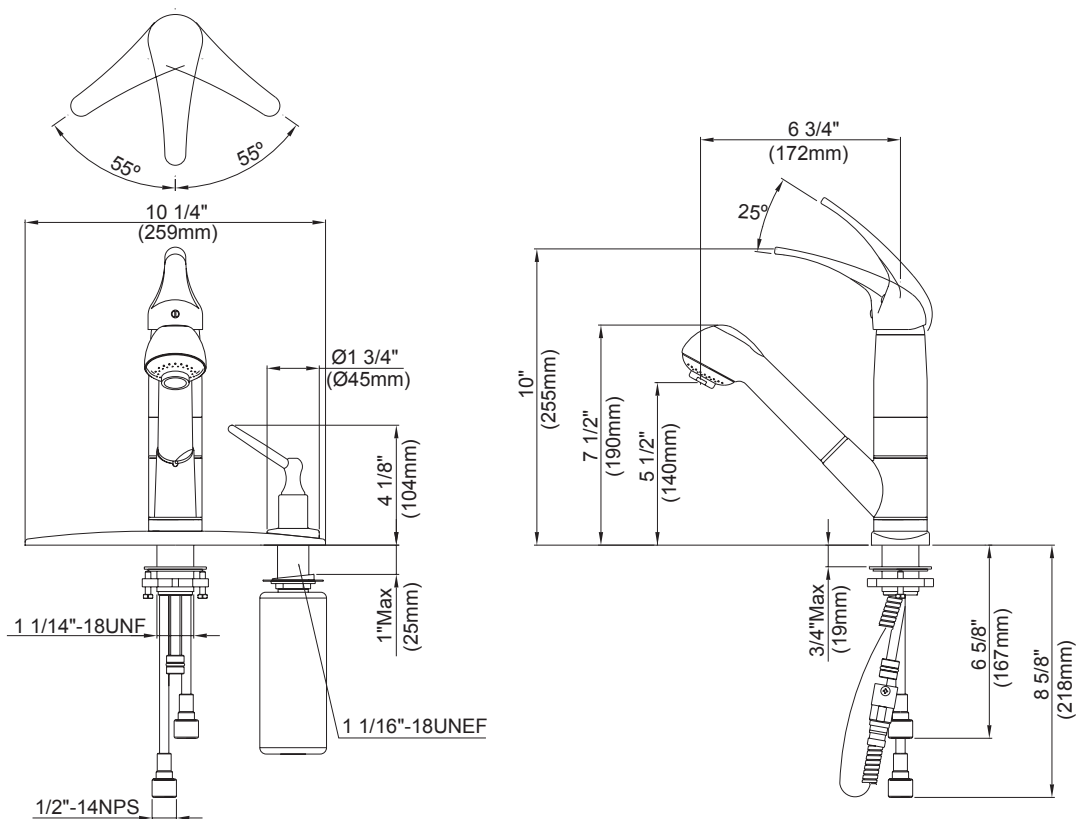

Warranty

Danze faucets are covered by a manufacturer's limited "lifetime" warranty for manufacturing defects.