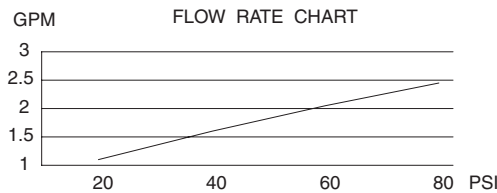

SINGLE HANDLE KITCHEN FAUCET WITH PULL-OUT SPOUT

Description

- Single lever handle with 2 function classic pull-out spout (spray & aerated stream)
- Single hole mount with optional 10" deck plate
- Matching brass soap/lotion dispenser

Flow & Valving

- See Chart

Standards

- ASME A112.18.1
- CSA B125
- NSF 61-9
- Listed IAPMO/UPC
- Energy policy act of 1992
- ADA Accessibility Guidelines for Buildings and Facilities - 4.27.4 Controls and Mechanisms
- State of Wisconsin Statutes & Administrative Code

Available Colors & Finish

- Chrome
- Stainless Steel (SS)

Warranty

Danze faucets are covered by a manufacturer's limited "lifetime" warranty for manufacturing defects.

Specific Features: _____ Submitted Model No.: _____

SD455612/07-05.01