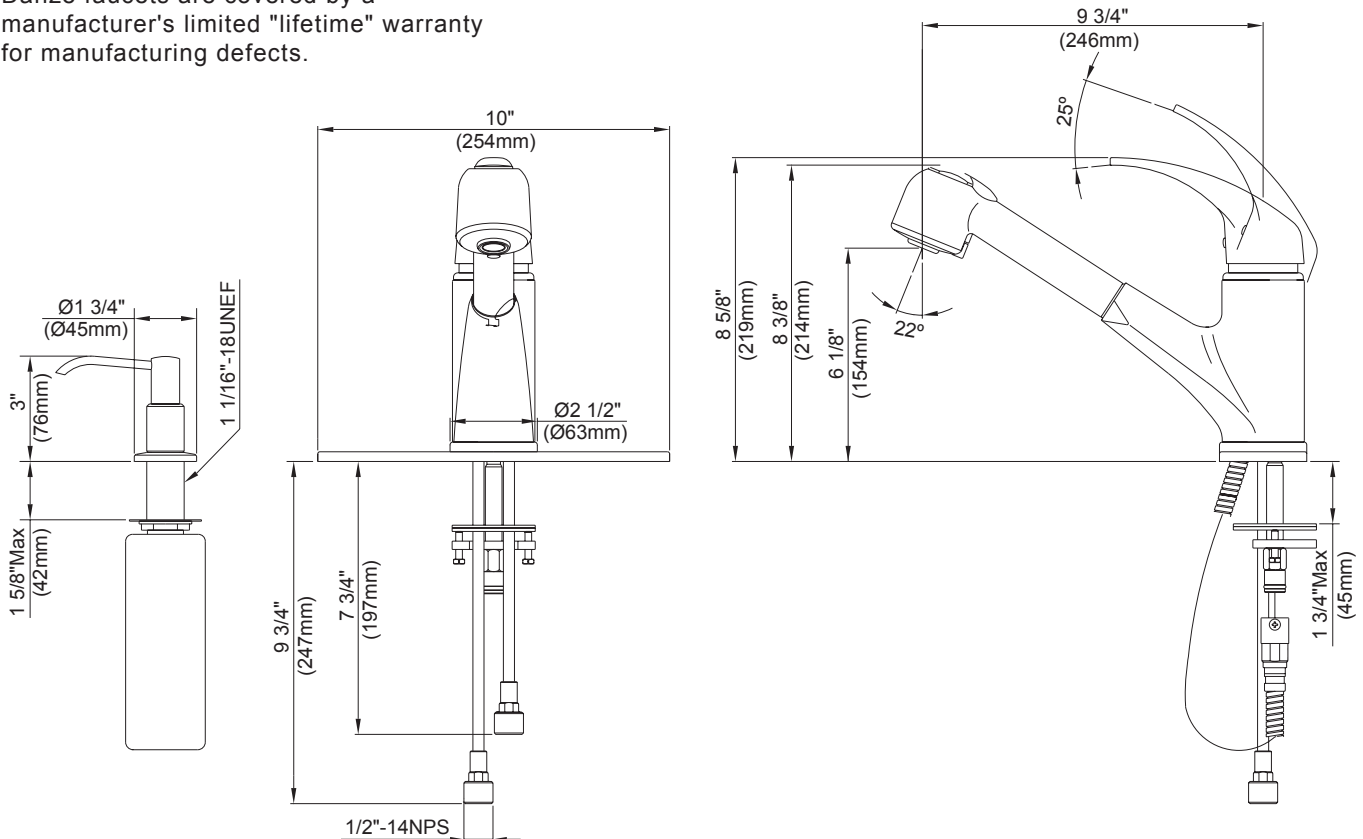

Warranty

Danze faucets are covered by a manufacturer's limited "lifetime" warranty for manufacturing defects.