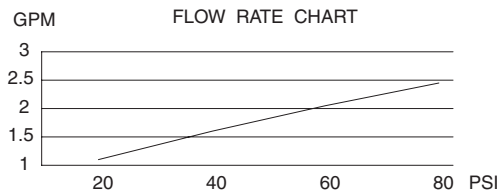

SINGLE HANDLE KITCHEN FAUCET WITH PULL-OUT SPOUT

Description

- Single lever handle with 2-function euro-style pull-out spout (spray & aerated stream)
- Single hole mount with optional 10" deck plate
- Matching brass soap/lotion dispenser

Flow & Valving

- See Chart

Standards

- ASME A112.18.1
- CSA B125
- NSF 61-9
- Listed IAPMO/UPC
- Energy policy act of 1992
- ADA Accessibility Guidelines for Buildings and Facilities - 4.27.4 Controls and Mechanisms
- State of Wisconsin Statutes & Administrative Code

Available Colors & Finish

- Chrome
- Stainless Steel (SS)

Warranty

Danze faucets are covered by a manufacturer's limited "lifetime" warranty for manufacturing defects.

Specific Features: _____ Submitted Model No.: _____

SD456113/07-05.01