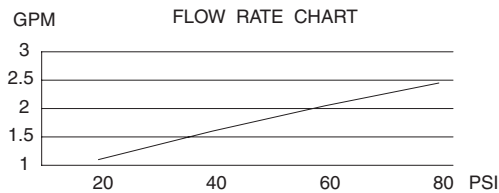

SINGLE HANDLE KITCHEN FAUCET WITH PULL-OUT SPOUT

Description

- Single lever handle with 2 function Contemporary pull-out spout (spray & aerated stream)
- Single hole mount with optional 10" deck plate
- Matching brass soap/lotion dispenser

Flow & Valving

- See Chart

Standards

- ASME A112.18.1
- CSA B125
- NSF 61-9
- Listed IAPMO/UPC
- Energy policy act of 1992
- ADA Accessibility Guidelines for Buildings and Facilities - 4.27.4 Controls and Mechanisms
- State of Wisconsin Statutes & Administrative Code

Available Colors & Finish

- Chrome
- Stainless Steel (SS)

Warranty

Danze faucets are covered by a manufacturer's limited "lifetime" warranty for manufacturing defects.

Specific Features: _____ Submitted Model No.: _____

SD456513/07-05.01