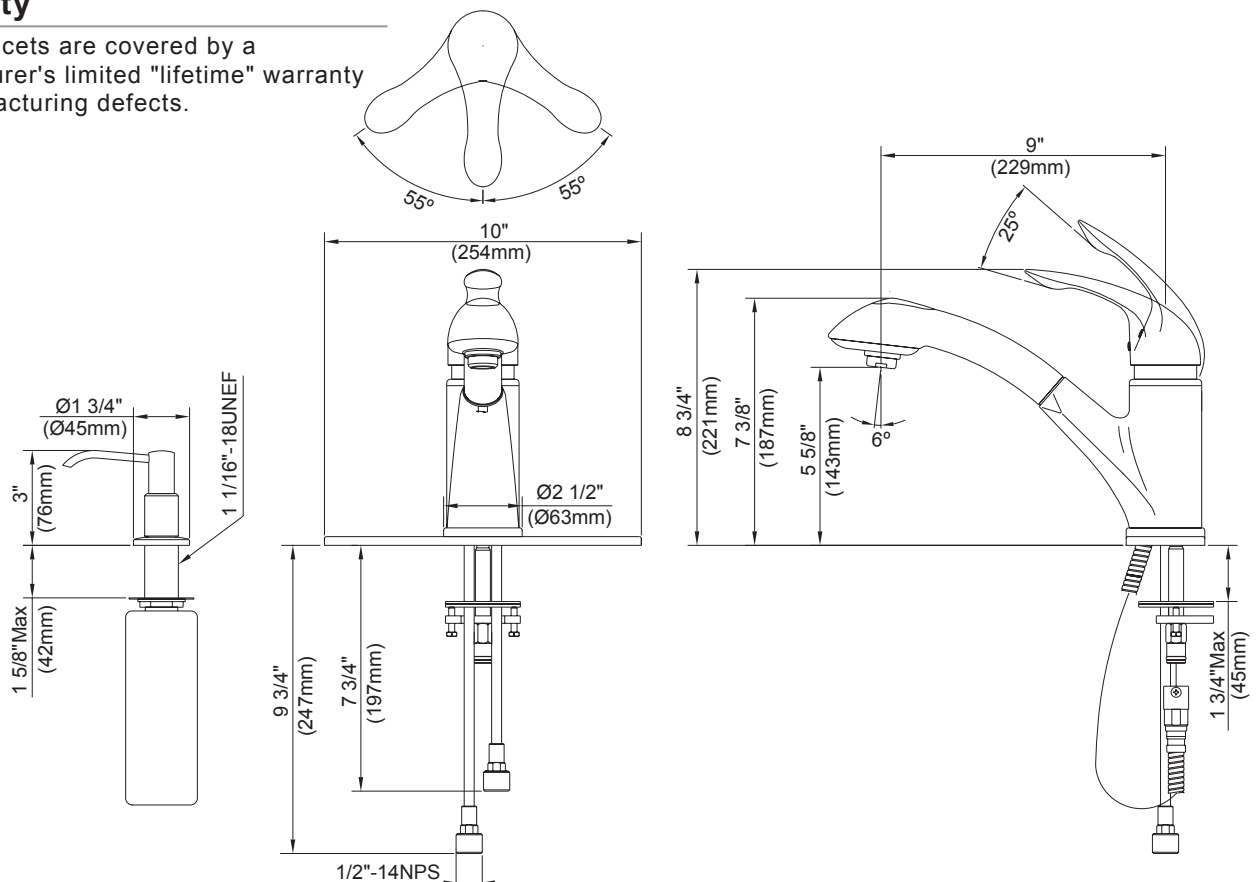

Warranty

Danze faucets are covered by a manufacturer's limited "lifetime" warranty for manufacturing defects.