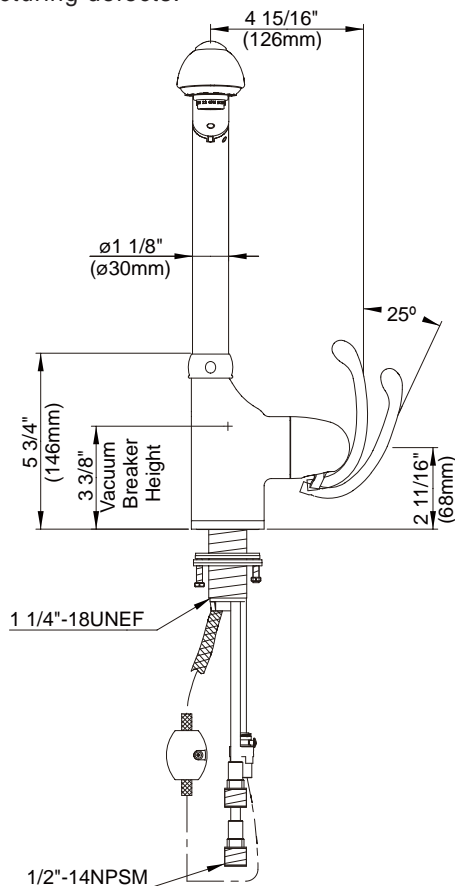

Warranty

Danze faucets are covered by a manufacturer's limited "lifetime" warranty for manufacturing defects.