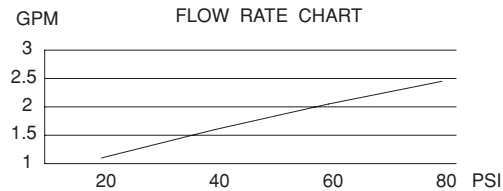

SINGLE HANDLE KITCHEN FAUCET WITH PULL-OUT SPOUT

Description

- Single lever handle with 2 function spray/stream spout
- Single hole mount

Flow & Valving

- See Chart

Standards

- ASME A112.18.1
- CSA B125
- NSF 61-9
- Listed IAPMO/UPC
- Energy policy act of 1992
- ADA Accessibility Guidelines for Buildings and Facilities - 4.27.4 Controls and Mechanisms
- State of Wisconsin Statutes & Administrative Code

Available Colors & Finish

- Chrome
- Oil Rub Bronze (RB)
- Stainless Steel (SS)

Warranty

Danze faucets are covered by a manufacturer's limited "lifetime" warranty for manufacturing defects.

Specific Features: _____ Submitted Model No.: _____