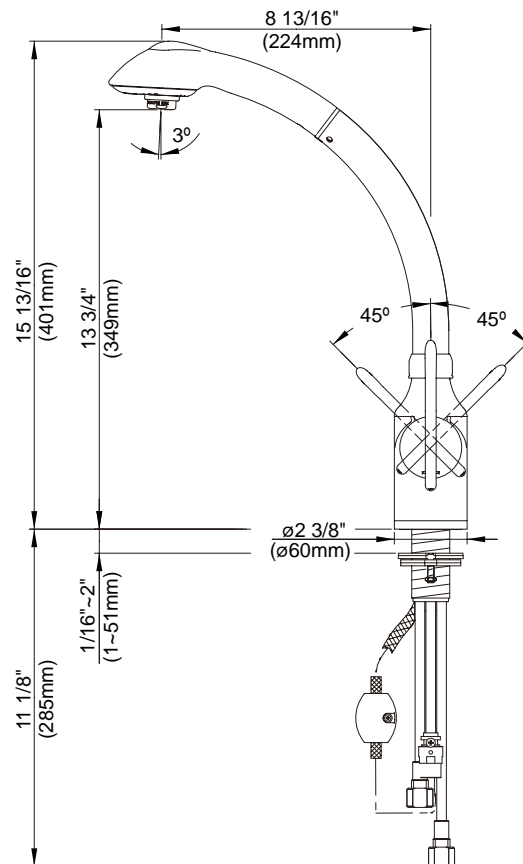

Warranty

Danze faucets are covered by a manufacturer's limited "lifetime" warranty for manufacturing defects.