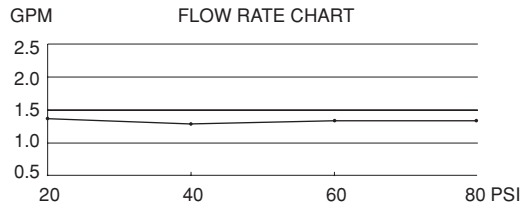

WALL MOUNT BODY SPRAYS

Description

- Drenching single function body spray
- Adjustable, ball mount body sprays allow individual positioning of each spray
- 1/2" IPS female connection

Flow & Valving

D460155

Available Colors & Finish

- Chrome
- Antique Copper (AC)
- Brushed Nickel (BN)
- Satin Black (BS)
- Polished Brass (PBV)
- Oil Rub Bronze (RB)

Standards

- ASME A112.18.1
- CSA B125
- ASSE 1016
- Listed IAPMO/UPC