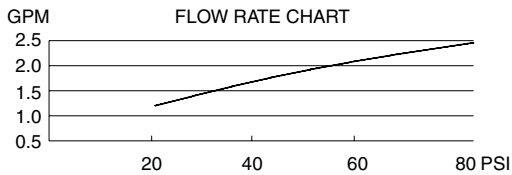

3 1/2" DOWNPOUR BRASS SHOWERHEAD WITH 9" ADJUSTABLE ARM

Description

- 9" adjustable arm extension for variable height and angle adjustment.
- All brass construction

Flow & Valving

D461025

Available Colors & Finish

- Chrome
- Brushed Nickel (BN)
- Polished Brass (PBV)

Flow Rate

- Conforms to Energy Policy Act of 1992 - maximum flow rate at 80psi of 2.5gpm.

Standards

- Listed IAPMO/UPC
- CSA B125
- Energy policy act of 1992