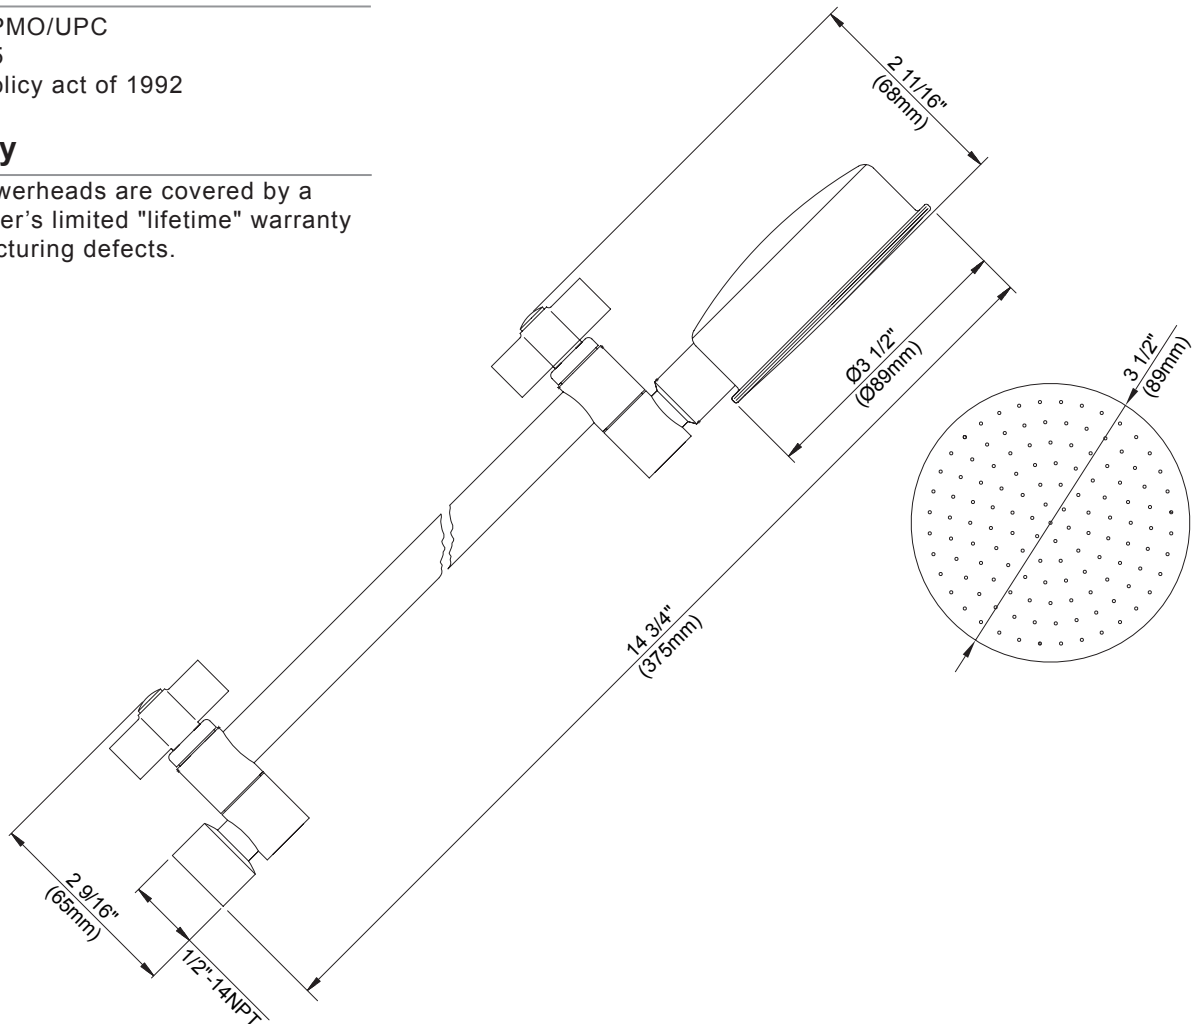

Specific Features: _____ Submitted Model No.: _____