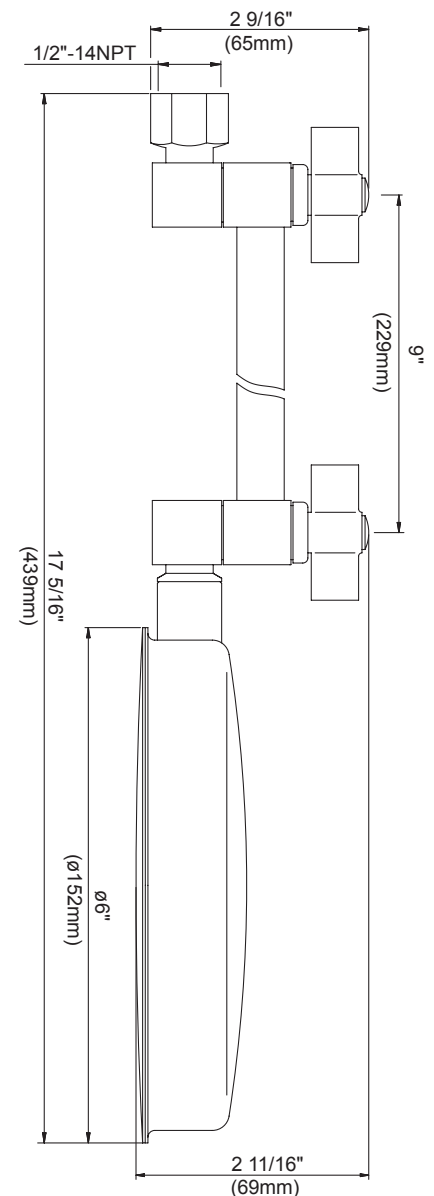

Specific Features: _____ Submitted Model No.: _____

SD461045/07-05.01