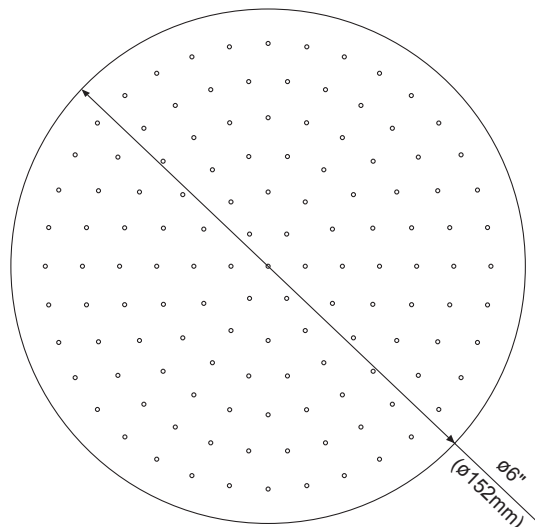

Specific Features: _____ Submitted Model No.: _____

SD461045/07-05.01