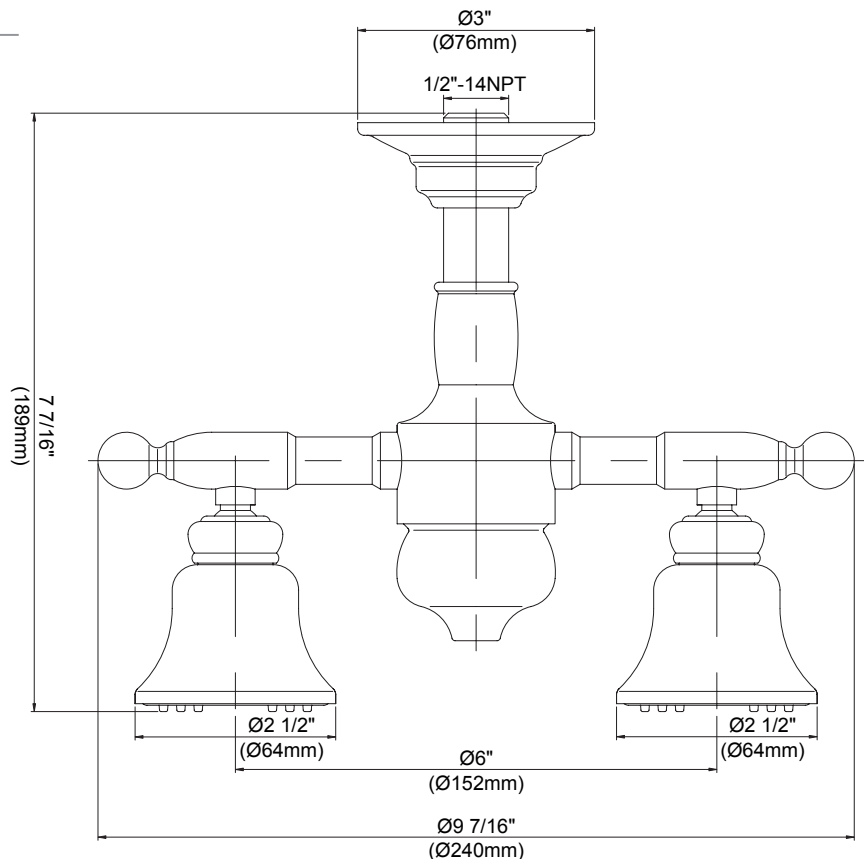

Specific Features: _____ Submitted Model No.: _____

SD461503/07-05.01