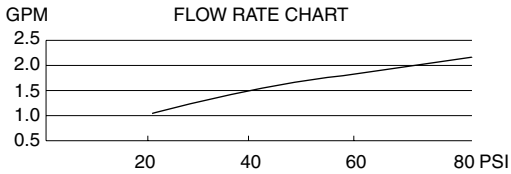

6" OPULENCE™ CEILING MOUNT SHOWERHEAD

Description

- 6" ceiling mounted showerhead
- Three adjustable shower pods
- 30 easy to clean rubber spray jets
- Solid brass construction

Flow & Valving

D461503

Available Colors & Finish

- Antique Copper (AC)
- Oil Rub Bronze (RB)

Flow Rate

- Conforms to Energy Policy Act of 1992 - maximum flow rate at 80psi of 2.5gpm.

Standards

- Listed IAPMO/UPC
- CSA B125
- Energy policy act of 1992

Warranty