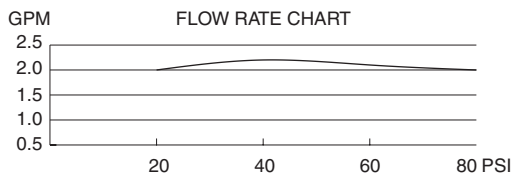

6" DELUXE BRASS SHOWERHEAD

Description

- Backflow prevention
- Showerstick™ comes with 72" hose, diverter & swivel
- Mounts to your shower arm
- Wall mount

Flow & Valving

D464401

Available Colors & Finish

- Chrome
- Brushed Nickel (BN)

Flow Rate

- Uniform high flow rates at all normal operating water pressures.
- Conforms to Energy Policy Act of 1992 - maximum flow rate at 80psi of 2.5gpm.

Standards

- Listed IAPMO/UPC
- CSA B125
- Energy policy act of 1992