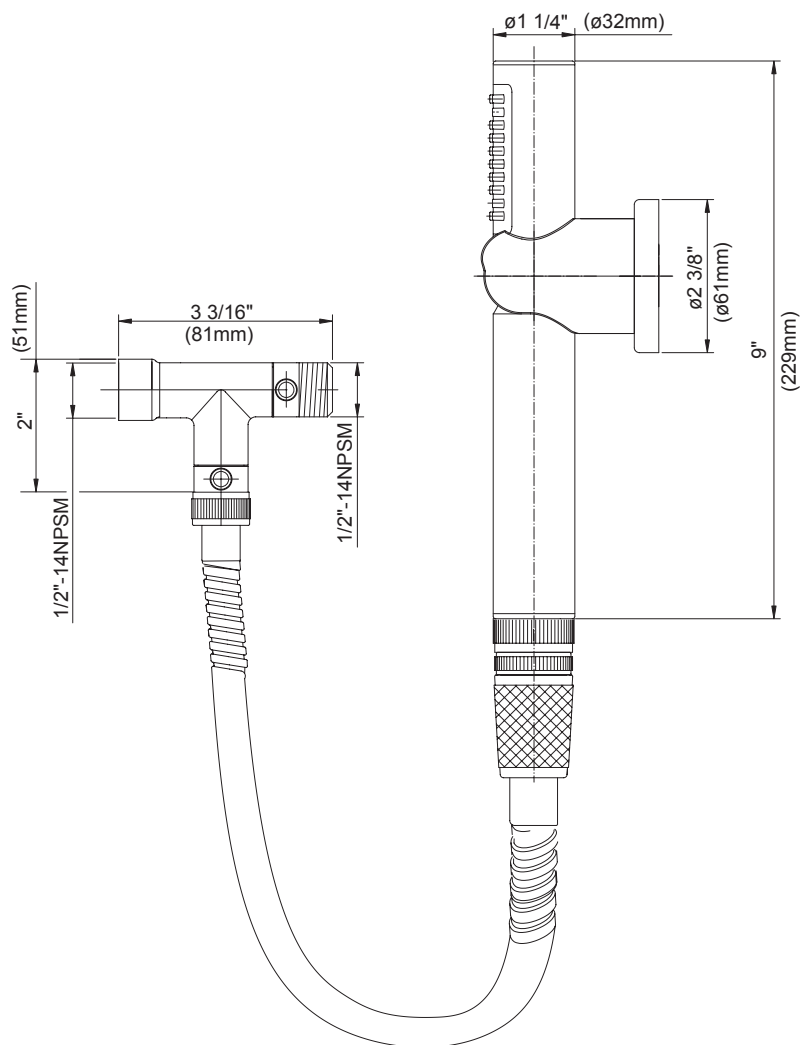

Specific Features: _____ Submitted Model No.: _____

SD464401/07-05.01