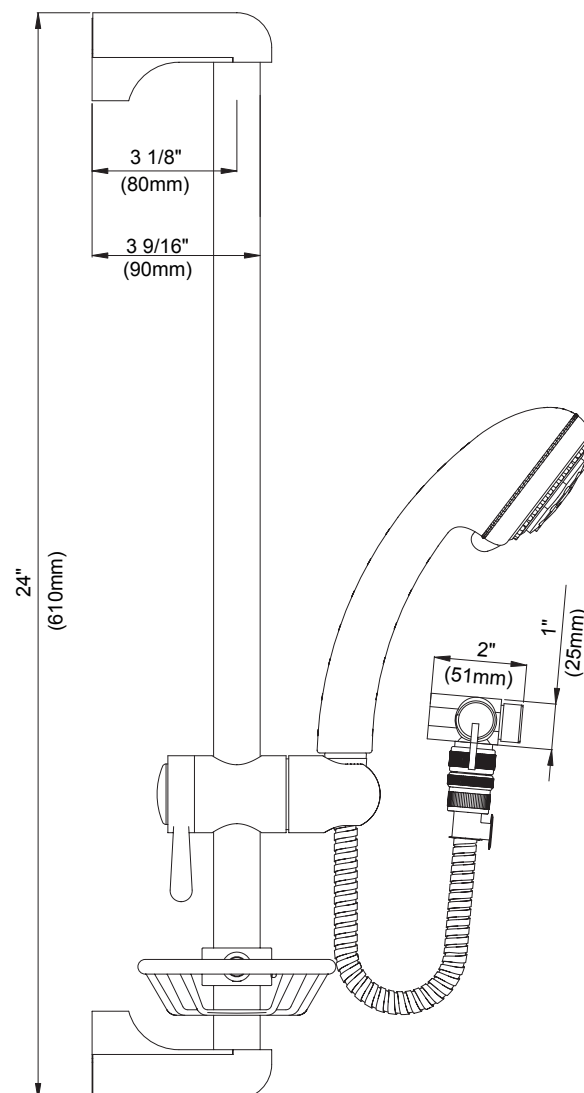

Specific Features: _____ Submitted Model No.: _____

SD464602/05-05.01