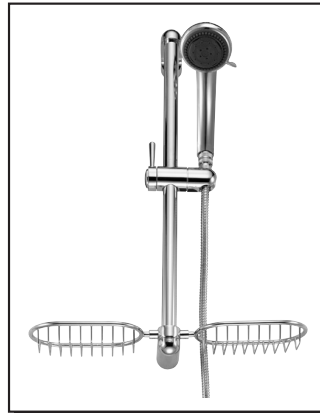

MULTI-FUNCTION PERSONAL SHOWER KIT ON 24" SLIDE BAR

Description

- Multi-function showerhead
- Backflow prevention
- Includes 72" hose, diverter & swivel
- Mounts to your shower arm
- Twin oversized wire baskets
- Wall mount

Flow & Valving

Available Colors & Finish

- Chrome
- Brushed Nickel (BN)

D464602

Flow Rate

- Conforms to Energy Policy Act of 1992 - maximum flow rate at 80psi of 2.5gpm.

Standards

- Listed IAPMO/UPC
- CSA B125
- Energy policy act of 1992