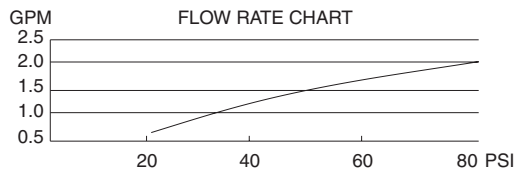

MULTI-FUNCTION PERSONAL SHOWER KIT ON 24" SLIDE BAR

Description

- Multi-function showerhead
- Backflow prevention
- Includes 72" hose, diverter & swivel
- Mounts to your shower arm
- Twin oversized wire baskets
- Wall mount

Flow & Valving

Available Colors & Finish

- Chrome
- Brushed Nickel (BN)

D464602

Flow Rate

- Conforms to Energy Policy Act of 1992 - maximum flow rate at 80psi of 2.5gpm.

Standards

- Listed IAPMO/UPC
- CSA B125
- Energy policy act of 1992