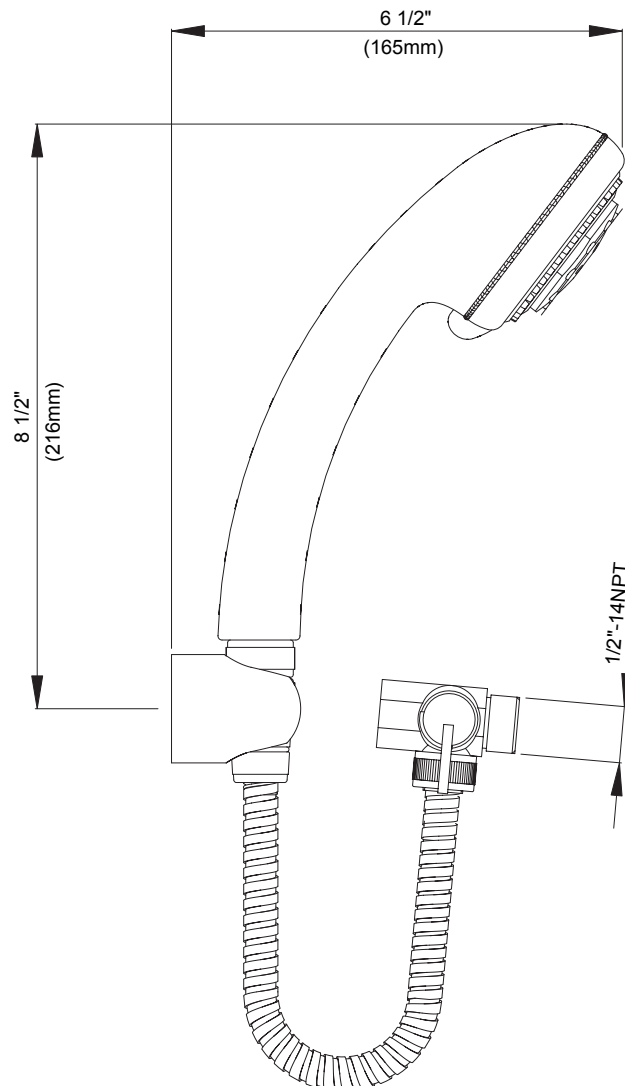

Specific Features: _____ Submitted Model No.: _____

SD464608/05-05.01