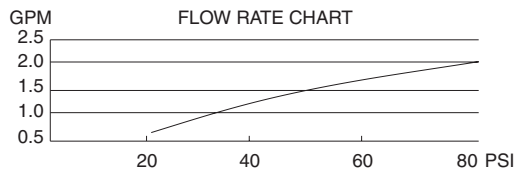

MULTI-FUNCTION PERSONAL SHOWER KIT

Description

- Multi-function showerhead
- Backflow prevention
- Includes 72" hose, diverter & swivel
- Mounts to your shower arm
- Twin oversized wire baskets
- Wall mount

Flow & Valving

D464608

Available Colors & Finish

- Chrome
- Brushed Nickel (BN)

Flow Rate

- Conforms to Energy Policy Act of 1992 - maximum flow rate at 80psi of 2.5gpm.

Standards

- Listed IAPMO/UPC
- CSA B125
- Energy policy act of 1992

Warranty

Danze showerheads are covered by a manufacturer's limited "lifetime" warranty for manufacturing defects.