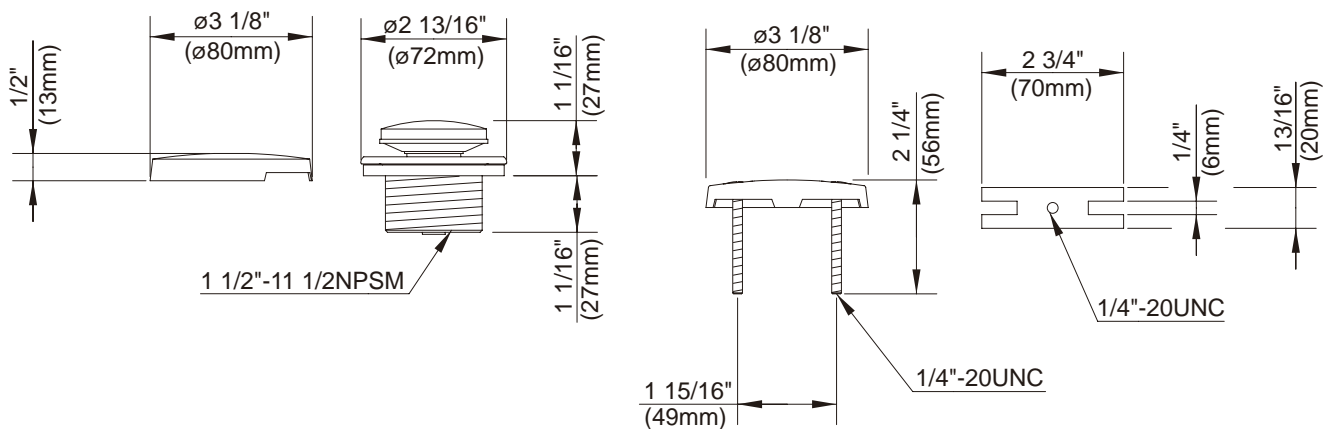

Specific Features: _____ Submitted Model No.: _____

SD490650/01-07.01