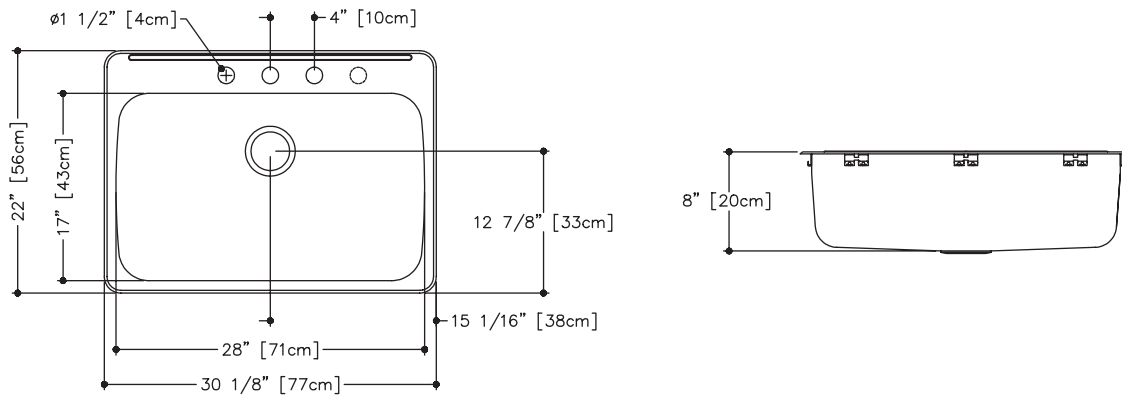

**Optional Accessories**

**QSL2230/8N SPECIFICATION**

Model QSL2230/8N is a single bowl, ledgeback sink manufactured for Franke Consumer Products from 20 gauge stainless steel. Product has a bright mirror rim and satin finished bowl. Sink is fully undercoated. Installation kit included. Sink is backed with a limited buyer lifetime warranty.

- O.D. 22" x 30 1/8" x 8" (56 x 77 x 20 cm)
- **Recommended for minimum 33" cabinet**

QSL2230/8N/3 3 hole - 1 1/2" diameter, 4" center-to-center FUN# 101.0062.195

QSL2230/8N/4 4 hole - 4th hole on right hand side FUN# 101.0062.196