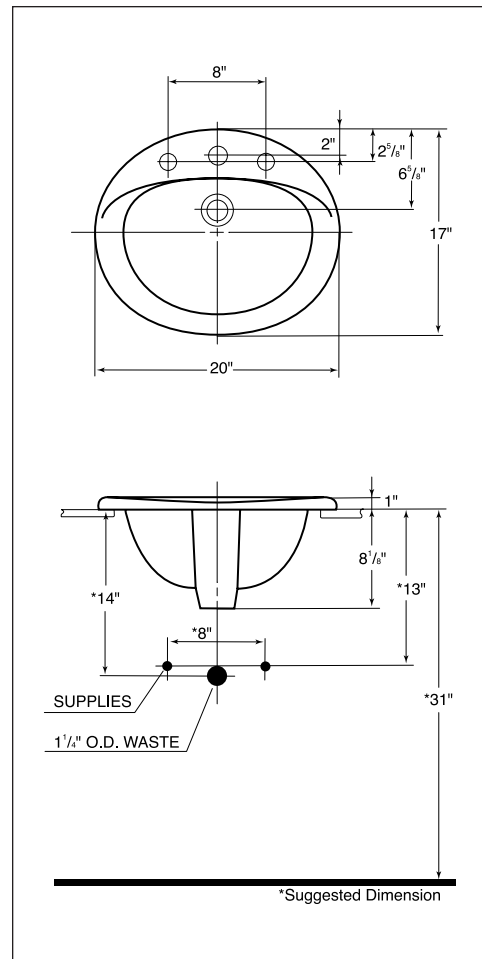

FUNCTION

Durable vitreous china offers years of quality use.

SPECIFICATIONS

Waste: 1 1/4" O.D.
 Size: 20"W x 17"D
 Basin: 15 1/4"W x 11 1/8"D
 Warranty: 5 Year Limited Warranty
 Material: Vitreous china

Shipping Weight: **LT511G / LT511.4G / LT511.8G**
LT511 / LT511.4 / LT511.8
 20.5 lbs.

Shipping Dimensions: **LT511G / LT511.4G / LT511.8G**
LT511 / LT511.4 / LT511.8
 21 5/8"L x 19 1/8"W x 10 3/8"H

Fixture dimensions meet ANSI/ASME standard A112.19.2M and CAN/CSA B 45 requirements.

Listing / Approvals: IAPMO/UPC, CSA, City of Los Angeles, State of Massachusetts, and others.

Meets the American Disabilities Act Guidelines and ANSI A117.1 requirements when countertop installed 864mm (34") from finished floor and lavatory installed 51mm (2") minimum from front edge.

These dimensions and specifications are subject to change without notice.