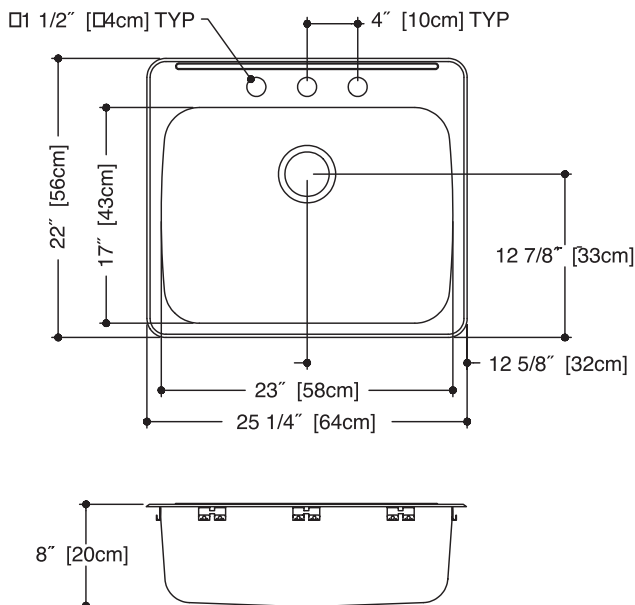

P. O. Box 1010, Ruston, LA 71273-1010
 Customer Service: 1.800.637.6485

Fits 27" Cabinet

PRODUCT INFORMATION

Model #	Finish	Overall Dimension	Bowl Dimensions		Sink Depth	Faucet Holes	Gauge	Cutout Dimension
			Length	Width				
S2225/80ML/1	Mirror Deck/Lustre Bowl	22" x 25 1/4"	23"	17"	8"	1	20	21 1/4" x 24 1/2"
S2225/80ML/3	Mirror Deck/Lustre Bowl	22" x 25 1/4"	23"	17"	8"	3	20	21 1/4" x 24 1/2"
S2225/80ML/4	Mirror Deck/Lustre Bowl	22" x 25 1/4"	23"	17"	8"	4	20	21 1/4" x 24 1/2"
S2225/80RL/1	Radiant Brushed Deck/Lustre Bowl	22" x 25 1/4"	23"	17"	8"	1	20	21 1/4" x 24 1/2"
S2225/80RL/3	Radiant Brushed Deck/Lustre Bowl	22" x 25 1/4"	23"	17"	8"	3	20	21 1/4" x 24 1/2"
S2225/80RL/4	Radiant Brushed Deck/Lustre Bowl	22" x 25 1/4"	23"	17"	8"	4	20	21 1/4" x 24 1/2"

JOB NAME: _____

DATE: _____

CUSTOMER: _____

MODEL SPECIFIED: _____

NO. OF HOLES: _____ QTY: _____

ARCHITECT/ENGINEER: _____

CONTRACTOR: _____