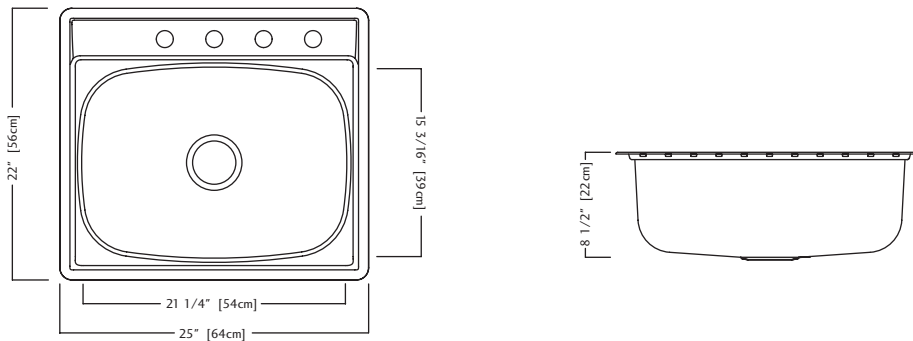

### S2225/85K SPECIFICATION

Model S2225/85K is a single bowl sink with faucet ledge manufactured for Franke Consumer Products from 21 gauge stainless steel. Product has a sheen finished rim and radiant silk finished bowls. Sink is fully undercoated. Installation kit is included. Sink is backed with a limited buyer lifetime warranty.

- O.D. 22" x 25" x 8 1/2" deep (56 x 64 x 22 cm deep)
- **Recommended for minimum 27" cabinet**

S2225/85K/3 3 hole - 1 1/2" diameter, 4" center-to-center FUN# 101.0045.342

S2225/85K/4 4 hole, 4th hole on right hand side FUN# 101.0031.891