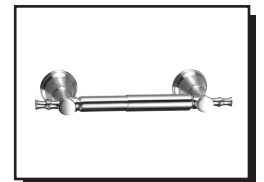

Available Finishes

BN = Brushed Nickel
RBD = Distressed Bronze

D446420BN - 18" Towel Bar
D446423BN - 24" Towel Bar

D446424BN - 24" Double Towel Bar

D446425BN - Robe Hook

D446426BN - Toilet Paper Holder

Towel Ring

Paper Holder

Double Robe Hook

D446427BN - Towel Ring

18", 24" - Towel Bar

24" Double Towel Bar

Specific Features: _____ Submitted Model No.: _____