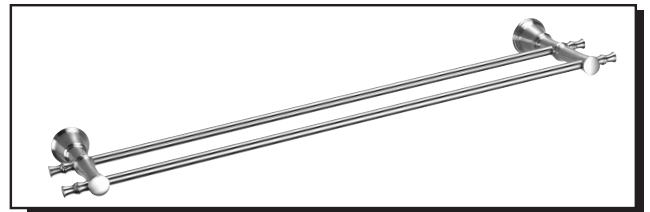

SOUTH SEA™ BATH ACCESSORY COLLECTION

Description

- Bamboo inspired design details
- Matches SOUTH SEA™ collection
- Mounting hardware provided
- All brass construction

Warranty

Danze Bath Accessories are covered by a manufacturer's "limited lifetime" warranty on finish and manufacturing defects.

Available Finishes

BN = Brushed Nickel
RBD = Distressed Bronze

D446420BN - 18" Towel Bar
D446423BN - 24" Towel Bar

D446424BN - 24" Double Towel Bar

D446425BN - Robe Hook

D446426BN - Toilet Paper Holder

Towel Ring

Paper Holder

Double Robe Hook

D446427BN - Towel Ring

18", 24" - Towel Bar

24" Double Towel Bar

Specific Features: _____ Submitted Model No.: _____