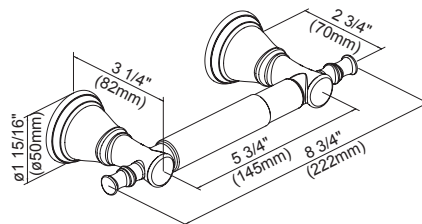

Available Finishes

BN = Brushed Nickel
RBD = Distressed Bronze

D446420BN - 18" Towel Bar
D446423BN - 24" Towel Bar

D446424BN - 24" Double Towel Bar

D446425BN - Robe Hook

D446426BN - Toilet Paper Holder

Towel Ring

Paper Holder

Double Robe Hook

D446427BN - Towel Ring

18", 24" - Towel Bar

24" Double Towel Bar

Specific Features: _____ Submitted Model No.: _____