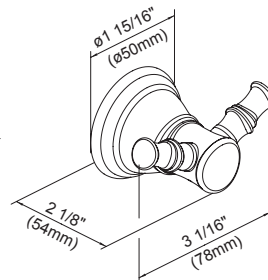

Available Finishes

BN = Brushed Nickel
RBD = Distressed Bronze

D446420BN - 18" Towel Bar
D446423BN - 24" Towel Bar

D446424BN - 24" Double Towel Bar

D446425BN - Robe Hook

D446426BN - Toilet Paper Holder

Towel Ring

Paper Holder

Double Robe Hook

D446427BN - Towel Ring

18", 24" - Towel Bar

24" Double Towel Bar

Specific Features: _____ Submitted Model No.: _____