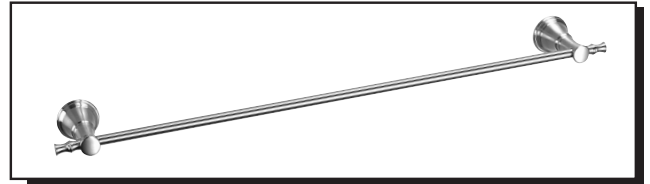

SOUTH SEA™ BATH ACCESSORY COLLECTION

Description

- Bamboo inspired design details
- Matches SOUTH SEA™ collection
- Mounting hardware provided
- All brass construction

Warranty

Danze Bath Accessories are covered by a manufacturer's "limited lifetime" warranty on finish and manufacturing defects.

Available Finishes

BN = Brushed Nickel
RBD = Distressed Bronze

D446420BN - 18" Towel Bar
D446423BN - 24" Towel Bar

D446424BN - 24" Double Towel Bar

D446425BN - Robe Hook

D446426BN - Toilet Paper Holder

Towel Ring

Paper Holder

Double Robe Hook

D446427BN - Towel Ring

18", 24" - Towel Bar

24" Double Towel Bar

Specific Features: _____ Submitted Model No.: _____