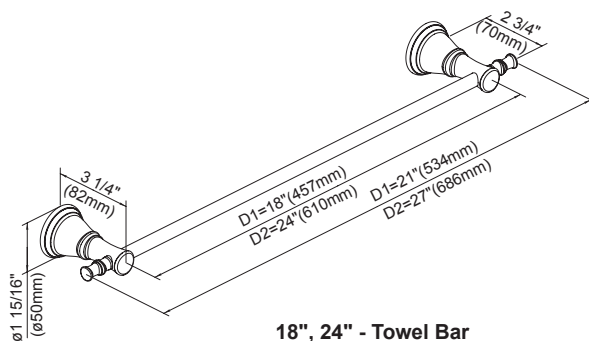

Available Finishes

BN = Brushed Nickel
RBD = Distressed Bronze

D446420BN - 18" Towel Bar
D446423BN - 24" Towel Bar

D446424BN - 24" Double Towel Bar

D446425BN - Robe Hook

D446426BN - Toilet Paper Holder

Towel Ring

Paper Holder

Double Robe Hook

D446427BN - Towel Ring

18", 24" - Towel Bar

24" Double Towel Bar

Specific Features: _____ Submitted Model No.: _____