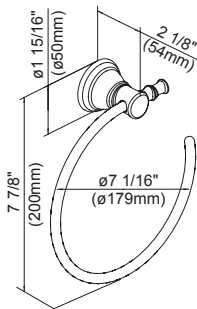

Available Finishes

BN = Brushed Nickel
RBD = Distressed Bronze

D446420BN - 18" Towel Bar
D446423BN - 24" Towel Bar

D446424BN - 24" Double Towel Bar

D446425BN - Robe Hook

D446426BN - Toilet Paper Holder

Towel Ring

Paper Holder

Double Robe Hook

D446427BN - Towel Ring

18", 24" - Towel Bar

24" Double Towel Bar

Specific Features: _____ Submitted Model No.: _____