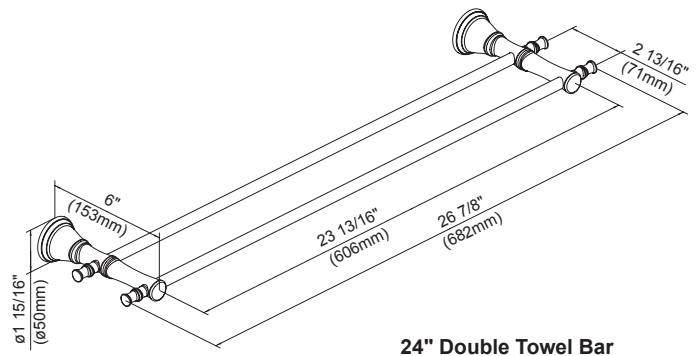

Available Finishes

BN = Brushed Nickel
RBD = Distressed Bronze

D446420BN - 18" Towel Bar
D446423BN - 24" Towel Bar

D446424BN - 24" Double Towel Bar

D446425BN - Robe Hook

D446426BN - Toilet Paper Holder

Towel Ring

Paper Holder

Double Robe Hook

D446427BN - Towel Ring

18", 24" - Towel Bar

24" Double Towel Bar

Specific Features: _____ Submitted Model No.: _____