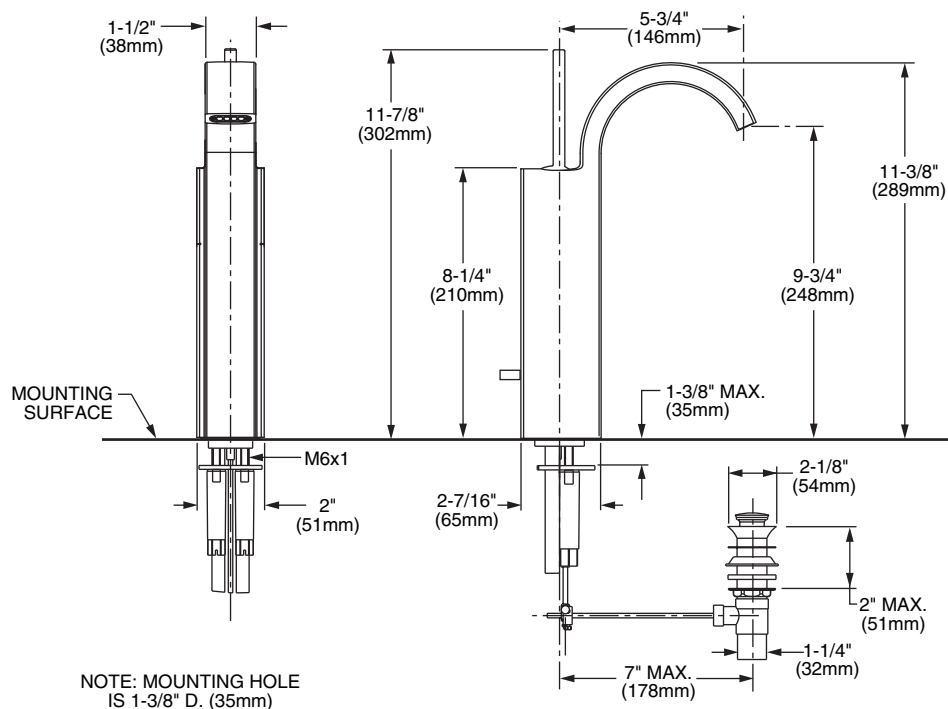

Features:

- European Minimalist Design
- Cast brass spout and body
- Joystick Multiport ceramic disc valve cartridge
- For use with above counter china and vessels
- 5-3/4" spout
- Available with and without 1-1/4" drain assembly

Maximum Flow Rate: 2.2 GPM (8.3L/min)

	Handle Type	Product Number
Vessel Monoblock Faucet with drain	Lever	831/701
Vessel Monoblock Faucet without drain	Lever	831/711

Available Finishes:	Finish Code
Polished Chrome	100
Platinum Nickel	150
UltraSteel (PVD)	355

IMPORTANT: These measurements are subject to change or cancellation. No responsibility is assumed for use of superseded or voided pages.

CODES & STANDARDS

These products meet and exceed the following codes and standards: