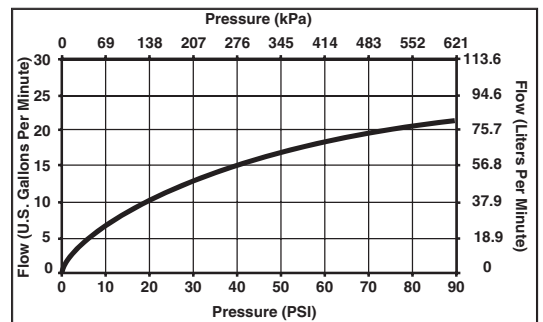

Available LHP Handle Options

▲ Designate proper finish suffix