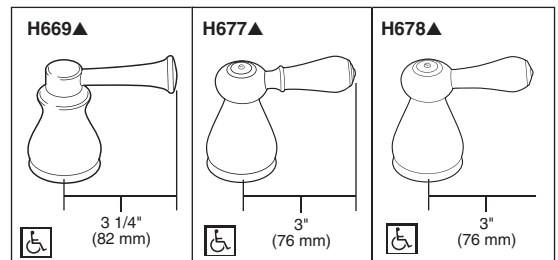

Available LHP Handle Options

▲ Designate proper finish suffix