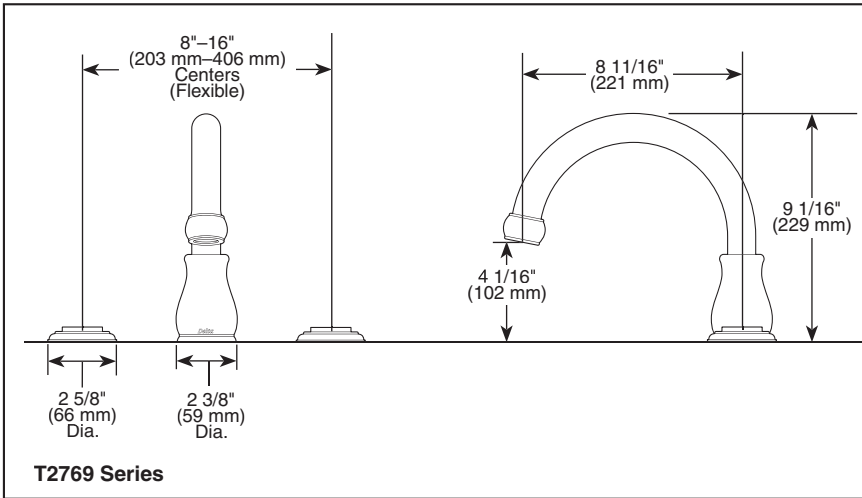

Submitted Model No.: _____

Specific Features: _____

ROMAN TUB/WHIRLPOOL FAUCET TRIM

- Ellington™ Bath Series
- Two Handle Roman Tub Faucet
- Three Hole Installation (T2769)
- Four Hole Installation (T4769)
- Rough-In Kit Must Also be Ordered to Complete Installation

TRIM STANDARD SPECIFICATIONS:

- Trim Only for two handle Roman Tub faucet for concealed mounting.
- 8 11/16" (221 mm) long slip-on rigid spout.
- Less Handle Program. See handle options below.
- Temperature and volume controlled with handles
- Rough-In kit must also be ordered to complete installation. There are separate specification sheets on each rough-in kit if more details are required.
- Handshower includes double check valves for backflow prevention.