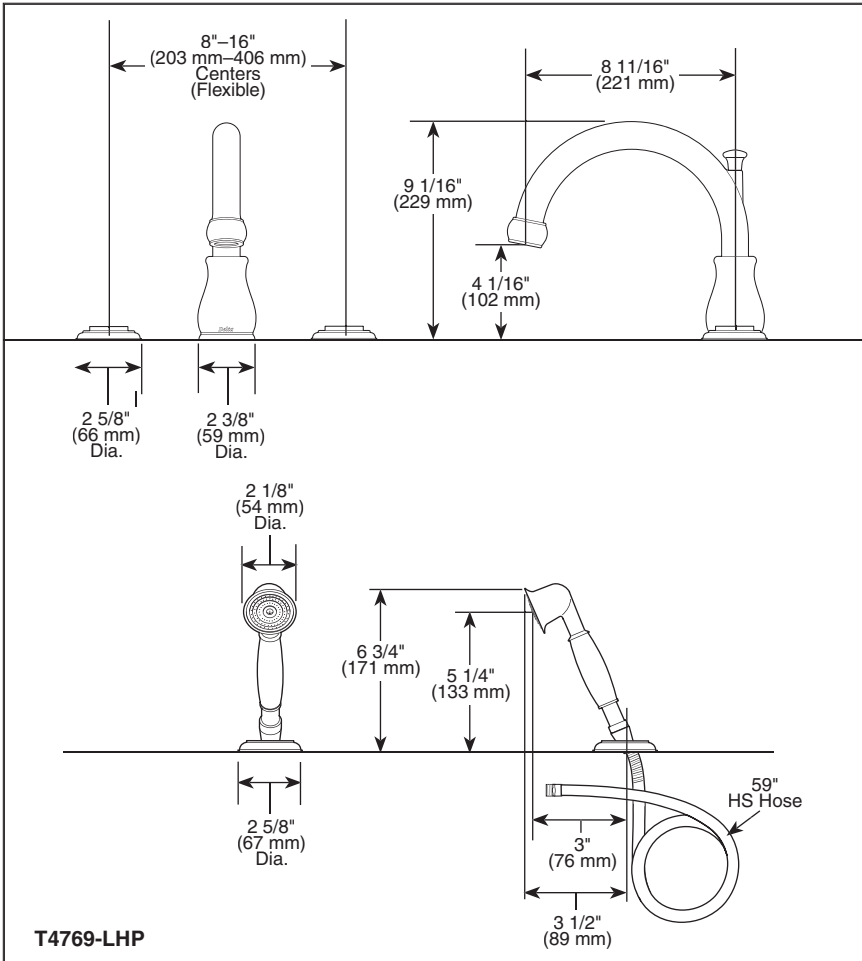

Submitted Model No.: _____

Specific Features: _____

ROMAN TUB/WHIRLPOOL FAUCET TRIM

- Ellington™ Bath Series
- Two Handle Roman Tub Faucet
- Three Hole Installation (T2769)
- Four Hole Installation (T4769)
- Rough-In Kit Must Also be Ordered to Complete Installation

TRIM STANDARD SPECIFICATIONS:

- Trim Only for two handle Roman Tub faucet for concealed mounting.
- 8 11/16" (221 mm) long slip-on rigid spout.
- Less Handle Program. See handle options below.
- Temperature and volume controlled with handles
- Rough-In kit must also be ordered to complete installation. There are separate specification sheets on each rough-in kit if more details are required.
- Handshower includes double check valves for backflow prevention.