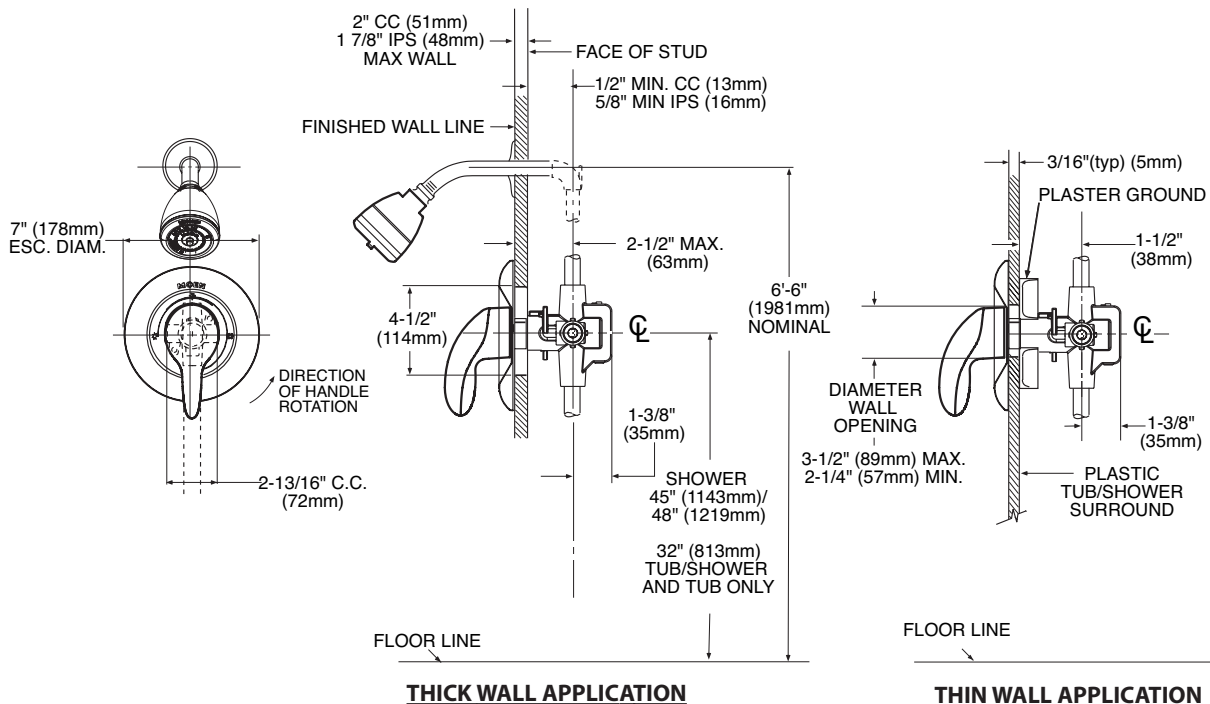

CRITICAL DIMENSIONS

(DO NOT SCALE)