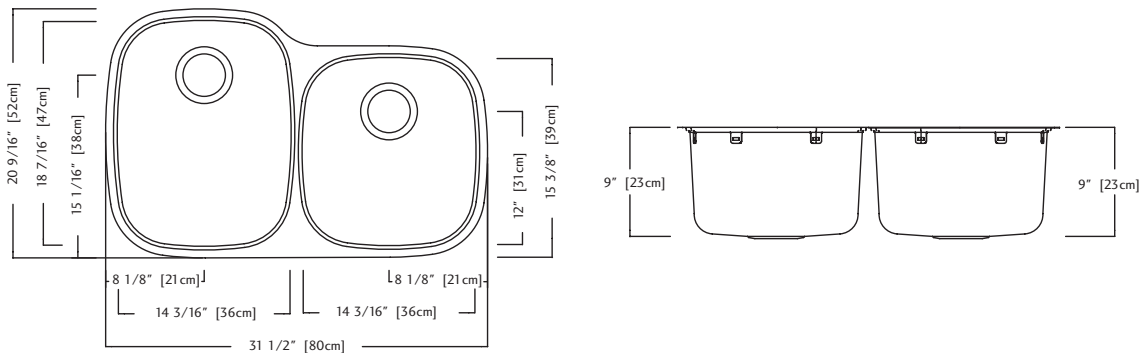

UC2132/90K/E

Optional Accessories

UC2132/90K/E SPECIFICATION

Model UC2132/90K/E is a large bowl/small bowl sink with faucet ledge manufactured for Franke Consumer Products from 18 gauge stainless steel. Product has a sheen finished rim and radiant silk finished bowls. Sink is fully undercoated. Installation kit is included. Sink is backed with a limited buyer lifetime warranty.

- O.D. Large bowl - 20 9/16" x 31 1/2" x 9" deep (52 x 80 x 23 cm deep)
- **Recommended for minimum 36" cabinet**

FUN# 122.0035.963