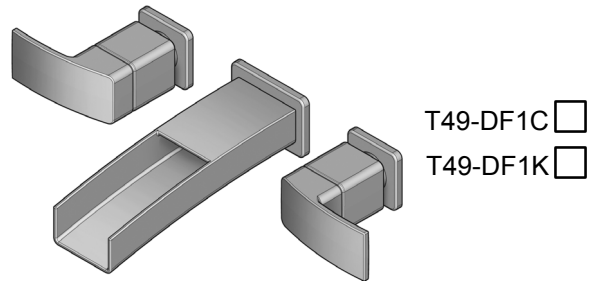

Highlights

- Complete Collection with Coordinating Roman Tub and Tub & Shower Options
- Meets EPA Watersense Certification 1.5gpm, 5.7L/Min
- Decorative Polished Trough Spout

Code Compliance

Price Pfister products are designed and manufactured in compliance with the following standards and codes:

- IAPMO certified • ASME A112.18.1
- CSA B125 certified • ANSI A117.1 (Lever handles only)

49 Series

KENZO™

Wallmount

- Lever Handles
- 3-Hole Installation
- Trim Only, Valve Not Included

Finishes	T49-DF1C	T49-DF1K
Polished Chrome	X	
Satin Nickel		X

Features	T49-DF1C	T49-DF1K
Complete Collection with Coordinating Roman Tub and Tub & Shower Options	X	X
Solid Cast Brass Body and Spout	X	X
Metal Lever Handles	X	X
1" Installation Depth Adjustability	X	X
ADA Compliant	X	X
Less Pop-Up	X	X
Decorative Polished Trough Spout	X	X
8" Fixed Body Installation	X	X
Step-By-Step Installation Instructions	X	X
Pforever Warranty®	X	X