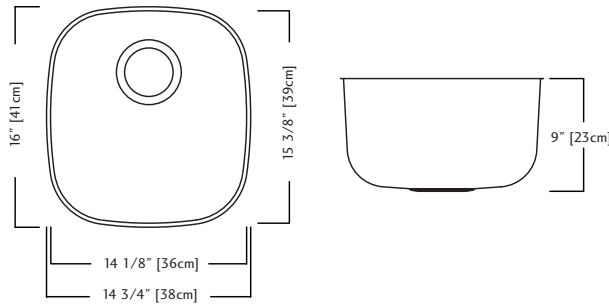

**Optional Accessories**

**US1614/90K/E SPECIFICATION**

Model US1614/90K/E is a single bowl, undermount sink manufactured for Franke Consumer Products from 18 gauge stainless steel. Product has a sheen finished rim and radiant silk finished bowl. Sink is fully undercoated. Installation hardware and template is included. Sink is backed with a limited buyer lifetime warranty.

- O.D. 16" x 14 3/4" x 9" deep (41 x 38 x 23 cm deep)
- **Recommended for minimum 18" base cabinet**

FUN# 122.0035.982