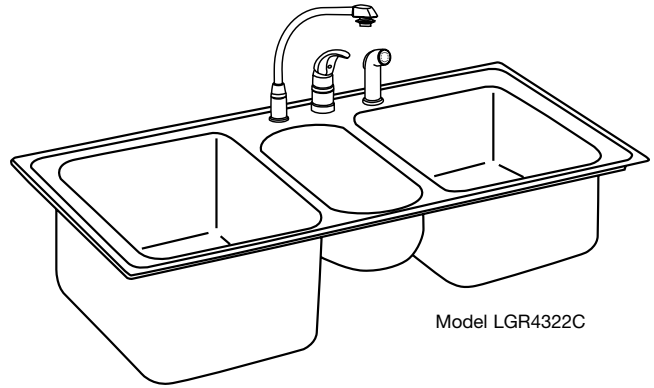

DESIGN FEATURES

Bowl Depths: 10" (left bowl), 5-1/8" (center bowl), 8" (right bowl).

Bowl and Faucet Deck Recessed: 3/16" below outside edge of sink.

Finish: Exposed surfaces are hand blended to a lustrous highlighted satin finish.

Underside: Fully protected by heavy duty Sound Guard® undercoating to dampen sound and prevent condensation.

OTHER

Drain Opening: 3-1/2".

NOTE: Unless otherwise specified, sink is furnished with 3 faucet holes as shown.

These sinks are listed by the International Association of Plumbing and Mechanical Officials as meeting the requirements of the Uniform Plumbing Code.

Model LGR4322C

SINK DIMENSIONS (INCHES)*

Model Number	Overall		Inside Left Bowl			Inside Center Bowl			Inside Right Bowl			Cutout in Countertop (1 1/2" Radius Corners)		No. of 1 1/2" Dia. Faucet Holes 4" Center	Minimum Cabinet Size	Ship. Wt. Lbs.
	L	W	L	W	D	L	W	D	L	W	D	L	W			
LGR4322C	43	22	14	18	10	7 1/2	15 3/4	5 1/8	13 1/2	16	8	42 3/8	21 3/8	3	48	38
LGR4322	43	22	14	18	10	7 1/2	15 3/4	5 1/8	13 1/2	16	8	42 3/8	21 3/8	1, 2, 3, 4 or 5	48	33

*Length is left to right. Width is front to back.

SEE OTHER SIDE FOR PRODUCT DIMENSIONS.

ALL DIMENSIONS IN INCHES, TO CONVERT TO MILLIMETERS MULTIPLY BY 25.4.

In keeping with our policy of continuing product improvement, Elkay reserves the right to change product specifications without notice.