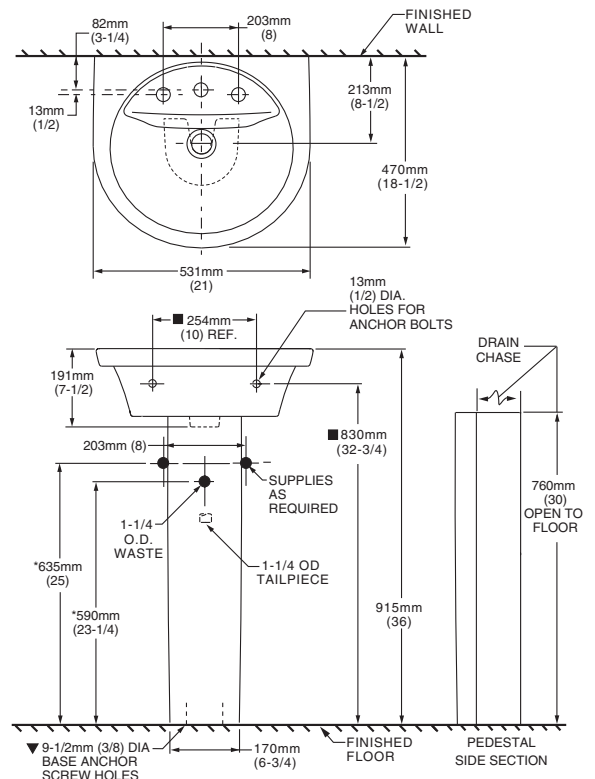

- 0403.800** Faucet holes on 203mm (8") centers (Illustrated)
- 0403.400** Faucet holes on 102mm (4") centers

Nominal Dimensions:

531 x 470 x 915mm
(21" x 18-1/2" x 36")

- 0403.004** Lavatory slab-203mm (8") centers
- 0403.008** Lavatory slab-102mm (4") centers
- 0010.000** Pedestal only

Bowl sizes:

445mm (17-1/2") wide,
292mm (11-1/2") front to back,
152mm (5-1/2") deep

Compliance Certifications -

Meets or Exceeds the Following Specifications:

- ASME A112.19.2 - 2008/CSA B45.1-08

To Be Specified:

NOTES:

- * DIMENSIONS SHOWN FOR LOCATION OF SUPPLIES AND "P" TRAPS ARE SUGGESTED.
- ▼ PEDESTAL ANCHORING SCREWS NOT INCLUDED.
- SUITABLE FOR REINFORCEMENT ONLY. ACTUAL DIMENSIONS MUST BE TAKEN FROM FIXTURE.
- FITTING NOT INCLUDED AND MUST BE ORDERED SEPARATELY. PROVIDE SUITABLE REINFORCEMENT FOR ALL WALL SUPPORTS. INSTALLATION INSTRUCTIONS SUPPLIED WITH LAVATORY.

IMPORTANT: Dimensions of fixtures are nominal and may vary within the range of tolerance established by ANSI Standard A112.19.2 These measurements are subject to change or cancellation. No responsibility is assumed for use of superseded or voided pages.