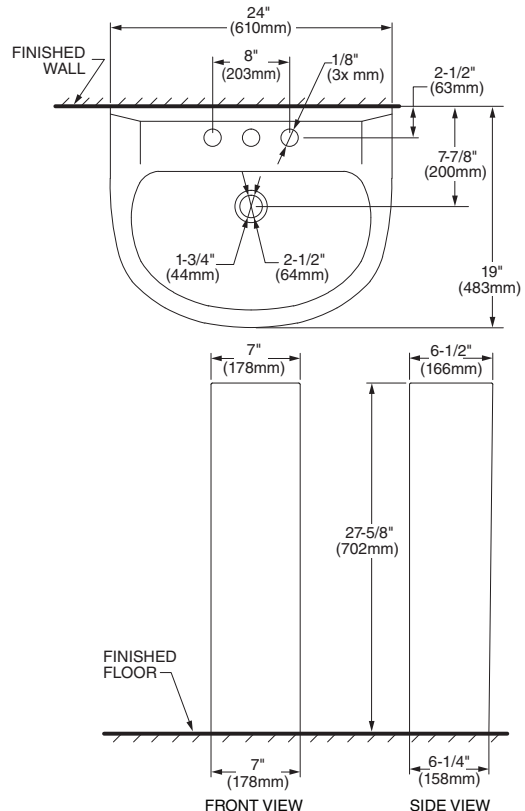

EVOLUTION® 24" PEDESTAL SINK

- Vitreous china lavatory and pedestal
- Rear overflow
- Faucet ledge with generous shelf area
- Supplied with mounting kit

- 0468.100** Faucet holes Center Hole only
- 0468.400** Faucet holes on 4" (102mm) centers
- 0468.800** Faucet holes on 8" (203mm) centers

Nominal Dimensions:

24" x 19" x 34-1/2"
(610 x 483 x 878mm)

Separate Components:

- 0468.001** Pedestal top Center Hole only
- 0468.004** Pedestal top 4" (102mm) centers
- 0468.008** Pedestal top 8" (203mm) centers
- 731150-400** Pedestal only

Bowl sizes:

19-3/4" (502mm) wide
12" (305mm) front to back
6" (152mm) deep

Compliance Certifications -

Meets or Exceeds the Following Specifications:

- ASME A112.19.2M for Vitreous China Fixtures

To Be Specified:

- Color: White Bone Linen
- Faucet:
- Faucet Finish:
- Supplies:
- 1-1/4" Trap:

NOTES:

* DIMENSIONS SHOWN FOR LOCATION OF SUPPLIES AND "P" TRAP ARE SUGGESTED.

▼ ANCHOR SCREWS FOR PEDESTAL NOT INCLUDED. INSTALLATION INSTRUCTIONS SUPPLIED WITH LAVATORY.