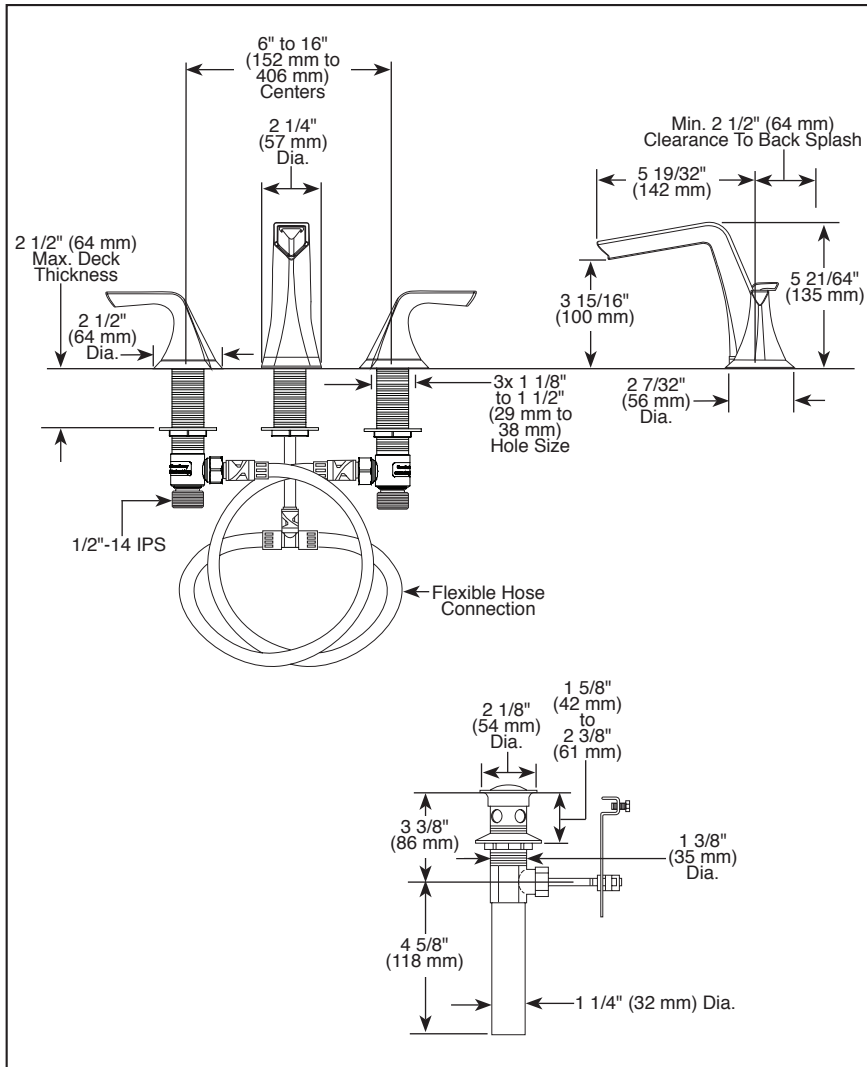

65351LF▲  
65351LF▲-ECO

Submitted Model No.: \_\_\_\_\_

Specific Features: \_\_\_\_\_

▲ Designate Proper Finish Suffix

## WIDESPREAD LAVATORY FAUCET

- Sotria™ Bath Collection
- Two Handle Widespread Deck Mount

### STANDARD SPECIFICATIONS:

- Max. 1.50 gpm @ 60 psi, 5.70 L/min @ 414 kPa
- Max. (ECO models only) 1.20 gpm @ 60 psi, 4.54 L/min @ 414 kPa
- Three hole mount
- Solid brass fabricated end valve and spout bodies
- 1/4 turn handle stops
- Control mechanism is a rotating cylinder ceramic cartridge with 90° rotation
- Metal drain with pop-up type fitting with plated flange and stopper
- Ceramic disc valving
- Handles feature neodymium rare earth magnets to simplify installation and provide secure flush mount installation