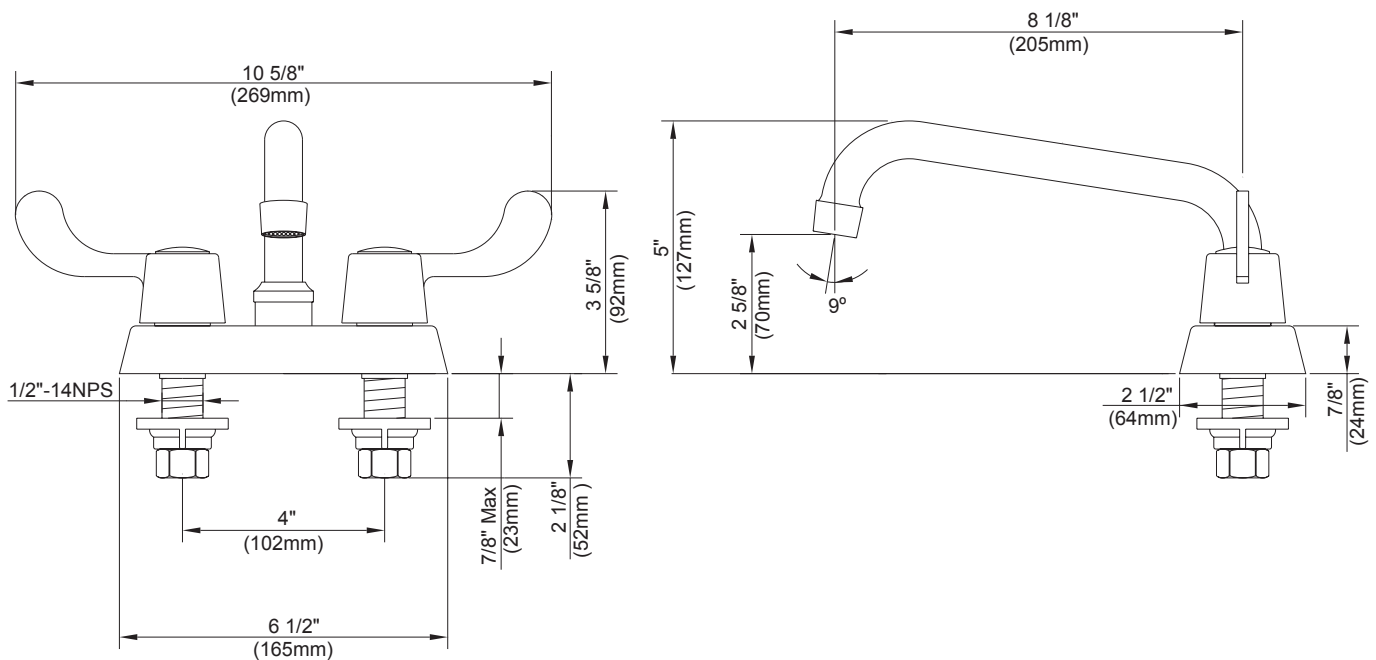

Specific Features: _____ Submitted Model No.: _____