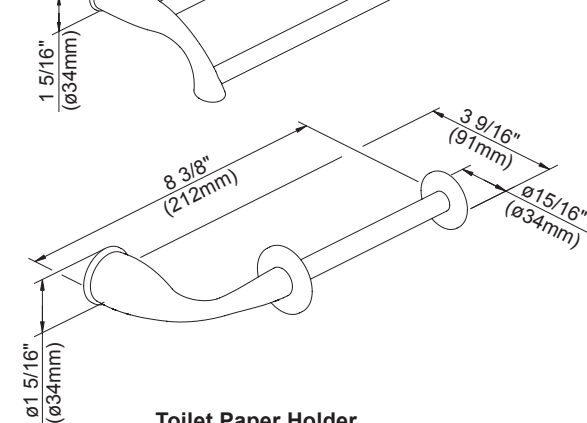

Available Finishes

- Chrome
- Brushed Nickel (BN)
- Polished Brass (PB)
- Chrome w/Polished Brass Accents (CPB)

D441412 - 18" Towel Bar
D441422 - 24" Towel Bar

D441612 - 24" Double Towel Bar

D441162 - Robe Hook

D441251 - Toilet Paper Holder

D441112 - Towel Ring

18", 24" - Towel Bar

24" - Double Towel Bar

Toilet Paper Holder

Robe Hook

Towel Ring

Specific Features: _____ Submitted Model No.: _____