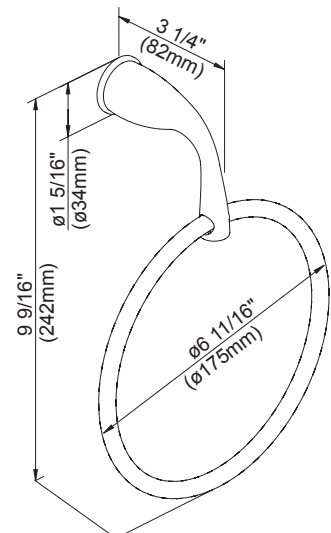

Available Finishes

- Chrome
- Brushed Nickel (BN)
- Polished Brass (PB)
- Chrome w/Polished Brass Accents (CPB)

D441412 - 18" Towel Bar
D441422 - 24" Towel Bar

D441612 - 24" Double Towel Bar

D441162 - Robe Hook

D441251 - Toilet Paper Holder

D441112 - Towel Ring

18", 24" - Towel Bar

24" - Double Towel Bar

Toilet Paper Holder

Robe Hook

Towel Ring

Specific Features: _____ Submitted Model No.: _____