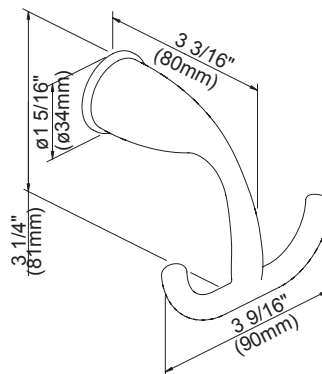

Available Finishes

- Chrome
- Brushed Nickel (BN)
- Polished Brass (PB)
- Chrome w/Polished Brass Accents (CPB)

D441412 - 18" Towel Bar
D441422 - 24" Towel Bar

D441612 - 24" Double Towel Bar

D441162 - Robe Hook

D441251 - Toilet Paper Holder

D441112 - Towel Ring

18", 24" - Towel Bar

24" - Double Towel Bar

Toilet Paper Holder

Robe Hook

Towel Ring

Specific Features: _____ Submitted Model No.: _____