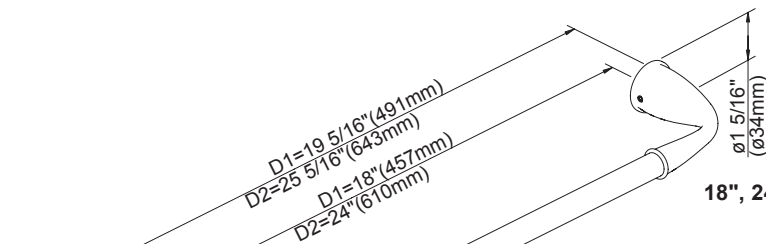

D441251 - Toilet Paper Holder

D441112 - Towel Ring

18", 24" - Towel Bar

24" - Double Towel Bar

Toilet Paper Holder

Robe Hook

Towel Ring

Specific Features: _____ Submitted Model No.: _____