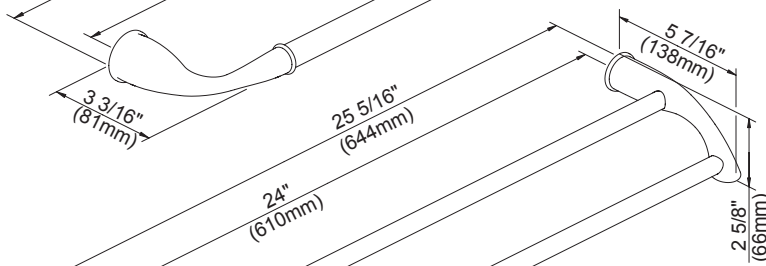

D441251 - Toilet Paper Holder

D441112 - Towel Ring

18", 24" - Towel Bar

24" - Double Towel Bar

Toilet Paper Holder

Robe Hook

Towel Ring

Specific Features: _____ Submitted Model No.: _____