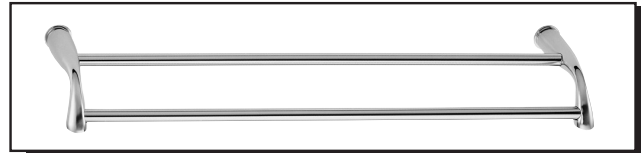

PLYMOUTH™ BATH ACCESSORY COLLECTION

Description

- Sleek modern design
- Matches PLYMOUTH™ collection
- Mounting hardware provided
- All brass construction

Warranty

Danze Bath Accessories are covered by a manufacturer's limited "lifetime" warranty on finish and manufacturing defects.

Available Finishes

- Chrome
- Brushed Nickel (BN)
- Polished Brass (PB)
- Chrome w/Polished Brass Accents (CPB)

D441412 - 18" Towel Bar
D441422 - 24" Towel Bar

D441612 - 24" Double Towel Bar

D441162 - Robe Hook

D441251 - Toilet Paper Holder

D441112 - Towel Ring

18", 24" - Towel Bar

24" - Double Towel Bar

Toilet Paper Holder

Robe Hook

Towel Ring

Specific Features: _____ Submitted Model No.: _____