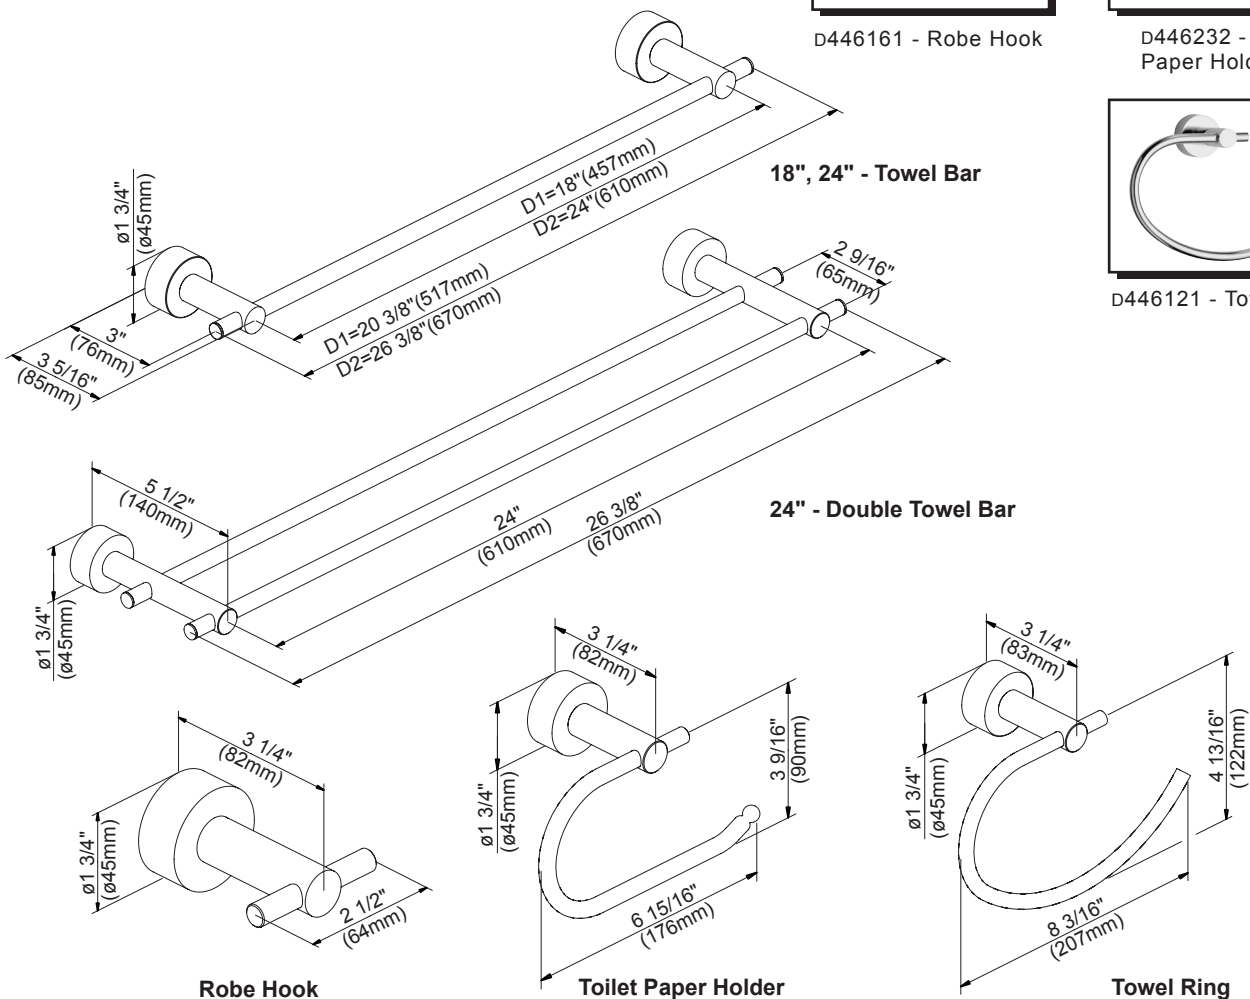

#### Available Finishes

- Chrome
- Brushed Nickel (BN)

D446412 - 18" Towel Bar  
D446422 - 24" Towel Bar

D446612 - 24" Double Towel Bar

D446161 - Robe Hook

D446232 - Toilet Paper Holder

D446121 - Towel Ring