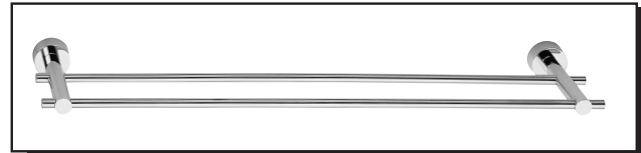

#### Description

- Sleek modern design
- Matches PARMA™ collection
- Mounting hardware provided
- All brass construction

#### Available Finishes

- Chrome
- Brushed Nickel (BN)

D446412 - 18" Towel Bar  
D446422 - 24" Towel Bar

D446612 - 24" Double Towel Bar

D446161 - Robe Hook

D446232 - Toilet Paper Holder

D446121 - Towel Ring