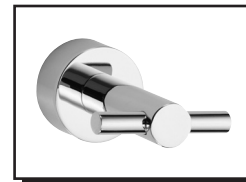

#### Description

- Sleek modern design
- Matches PARMA™ collection
- Mounting hardware provided
- All brass construction

#### Available Finishes

- Chrome
- Brushed Nickel (BN)

D446412 - 18" Towel Bar  
D446422 - 24" Towel Bar

D446612 - 24" Double Towel Bar

D446161 - Robe Hook

D446232 - Toilet Paper Holder

D446121 - Towel Ring