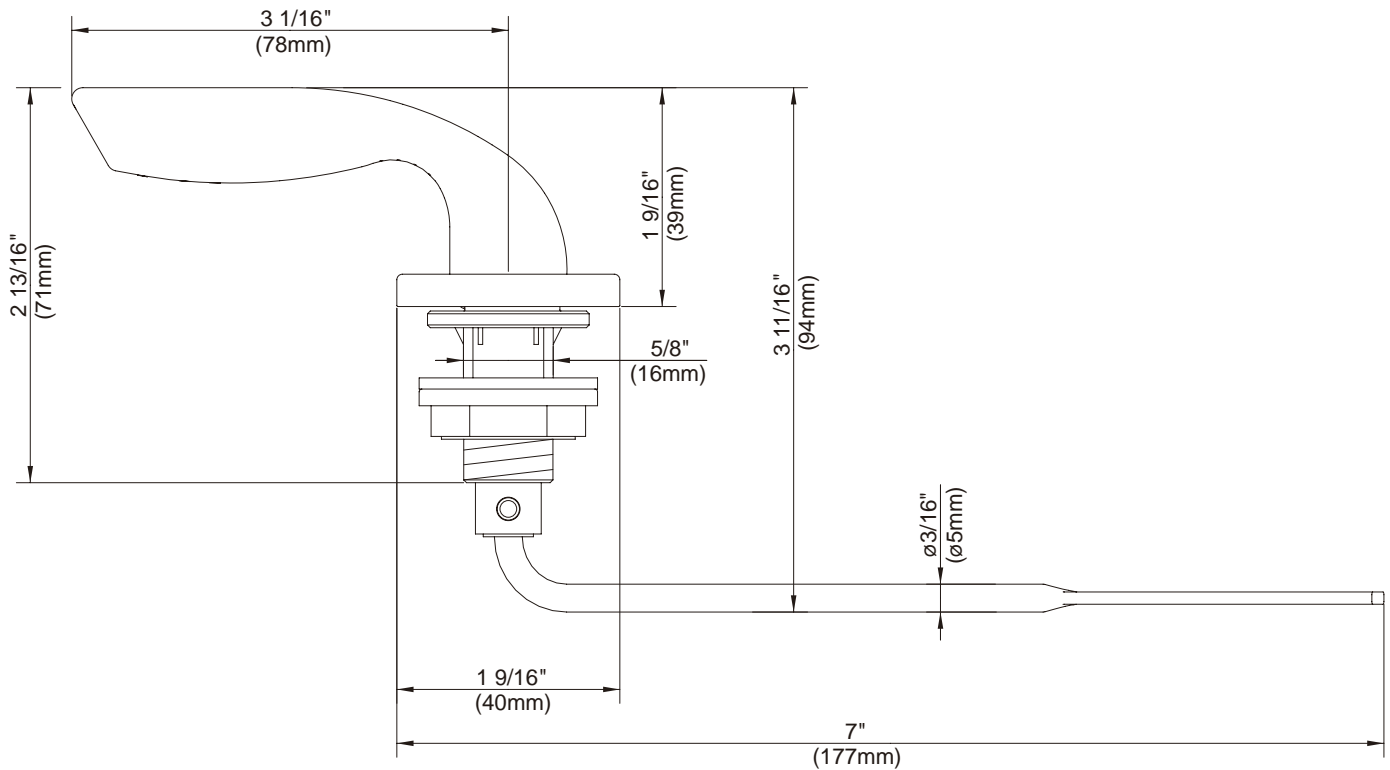

Specific Features: _____ Submitted Model No.: _____

SD491025/01-07.01