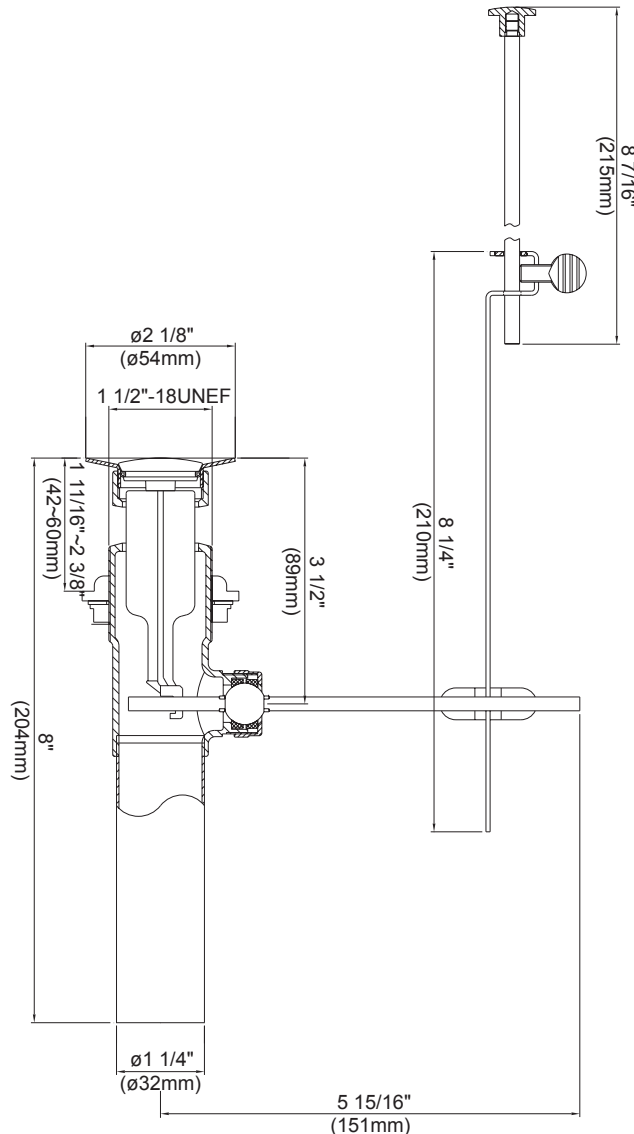

BRASS POP UP DRAIN ASSEMBLY

Description

- 1 1/2" Solid brass pop up drain
- With lift rod & overflow holes

Standards

- ASME A112.18.1M
- CSA B125

Warranty

Danze products are covered by a manufacturer's limited "lifetime" warranty on finish, leaks, and manufacturing defects.

D495002

Available Colors & Finish

- Chrome
- Polished Brass
- Brushed Brass
- Brushed Nickel
- Oil Rub Bronze

Specific Features: _____ Submitted Model No.: _____

SD495002/07-05.01