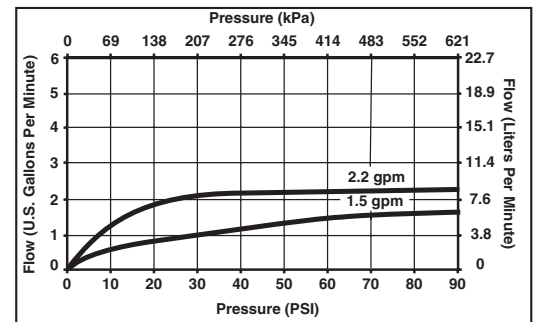

COMPLIES WITH:

- ASME A112.18.1 / CSA B1 25.1

▲ Designate Proper Finish Suffix

Delta reserves the right (1) to make changes in specifications and materials, and (2) to change or discontinue models, both without notice or obligation. Dimensions are for reference only. See current full-line price book or www.specselect.com for finish options and product availability.

DSP-K-AERATORS Rev. B

55 E. 111th Street, Indianapolis, Indiana 46280
350 South Edgeware Road, ST. Thomas, ON N5P 4C4
© 2010 Masco Corporation of Indiana