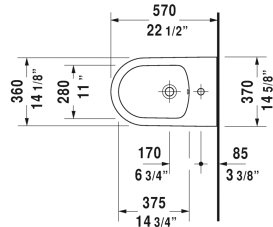

ME by Starck Bidet wall-mounted # 228815..00 / 228815..00

| < 14 3/8" Inch > |

Bidet wall-mounted	Dimension	Weight	Order number
with overflow, with faucet deck, Durafix included			
Colors			
00 White 32 White Satin Matte			
Variant			
	14 3/8" x 22 1/2" Inch	46.3 lb	228815..00
	14 3/8" x 22 1/2" Inch	46.3 lb	228815..00
Infobox			
Durafix for concealed installation is included, In-wall carrier required for installation			
Sanitary ceramics with the special WonderGliss surface finish will remain clean and attractive-looking for a long time to come. When ordering WonderGliss please add a "1" as eleventh digit to the model number.			
Siphon for bidet with extended outlet pipe	1 1/4" x 19 3/4" Inch	1.3 lb	005027
Hardware for wall-mounted bidet and wall-mounted toilet	Ø 1/2" x 7 1/8" Inch	0.4 lb	006500

All drawings contain the necessary measurements which are subject to standard tolerances. They are stated in inch & mm and are non-binding. Exact measurements, in particular for customized installation scenarios, can only be taken from the finished ceramic piece.