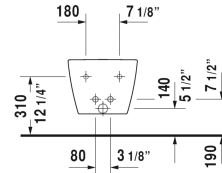

ME by Starck Bidet wall-mounted # 228815..00 / 228815..00

| < 14 3/8" Inch > |

Bidet wall-mounted	Dimension	Weight	Order number
with overflow, with faucet deck, Durafix included			
Colors			
00 White 32 White Satin Matte			
Variant			
	14 3/8" x 22 1/2" Inch	46.3 lb	228815..00
	14 3/8" x 22 1/2" Inch	46.3 lb	228815..00
Infobox			
Durafix for concealed installation is included, In-wall carrier required for installation			
Sanitary ceramics with the special WonderGliss surface finish will remain clean and attractive-looking for a long time to come. When ordering WonderGliss please add a "1" as eleventh digit to the model number.			
Siphon for bidet with extended outlet pipe	1 1/4" x 19 3/4" Inch	1.3 lb	005027
Hardware for wall-mounted bidet and wall-mounted toilet	Ø 1/2" x 7 1/8" Inch	0.4 lb	006500

All drawings contain the necessary measurements which are subject to standard tolerances. They are stated in inch & mm and are non-binding. Exact measurements, in particular for customized installation scenarios, can only be taken from the finished ceramic piece.