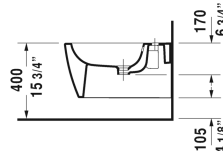

ME by Starck Bidet wall-mounted # 228815..00 / 228815..00

| < 14 3/8" Inch > |

Bidet wall-mounted	Dimension	Weight	Order number
with overflow, with faucet deck, Durafix included			
Colors			
00 White 32 White Satin Matte			
Variant			
	14 3/8" x 22 1/2" Inch	46.3 lb	228815..00
	14 3/8" x 22 1/2" Inch	46.3 lb	228815..00
Infobox			
Durafix for concealed installation is included, In-wall carrier required for installation			
Sanitary ceramics with the special WonderGliss surface finish will remain clean and attractive-looking for a long time to come. When ordering WonderGliss please add a "1" as eleventh digit to the model number.			
Siphon for bidet with extended outlet pipe	1 1/4" x 19 3/4" Inch	1.3 lb	005027
Hardware for wall-mounted bidet and wall-mounted toilet	Ø 1/2" x 7 1/8" Inch	0.4 lb	006500

All drawings contain the necessary measurements which are subject to standard tolerances. They are stated in inch & mm and are non-binding. Exact measurements, in particular for customized installation scenarios, can only be taken from the finished ceramic piece.