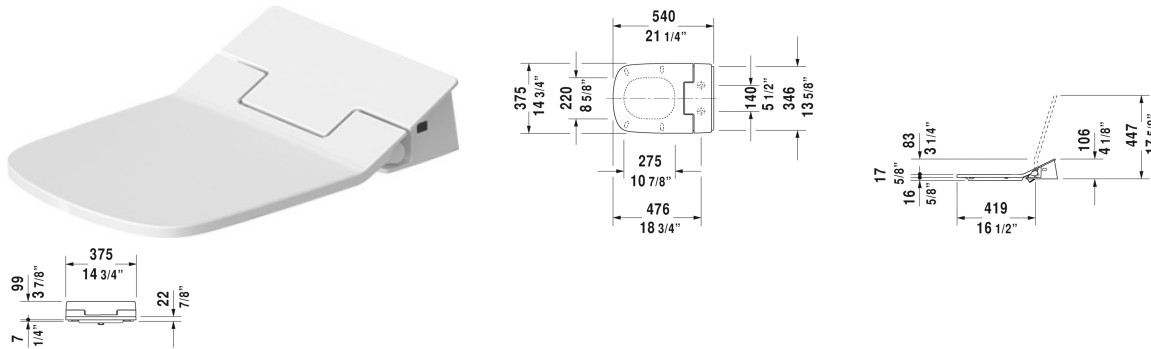

SensoWash® Slim SensoWash® Slim shower-toilet seat for DuraStyle* # 611200001001300 / 611200001101300

< 14 3/4" Inch >

SensoWash® Slim shower-toilet seat for DuraStyle*	Dimension	Weight	Order number
Rear-, Lady- and Comfortwash, with slow close, night light, remote control included, locking function via remote control, self-cleaning wand, on / off-button, with concealed connections, automatic drainage in periods of prolonged disuse			
Colors			
00 White			
Variant			
AC 100-120V, 50-60 Hz, individual adjustment of water temperature, spray wand position and water spray intensity, seat and lid easily removable with one hand	14 3/4" x 21 1/4" Inch	12.1 lb	611200001001300
AC 100-120V, 50-60 Hz, individual adjustment of water- and seat surface temperature as well as nozzle position and jet strength, heated seat	14 3/4" x 21 1/4" Inch	12.1 lb	611200001101300
Infobox			
Install a water water softener with water hardness ≥ 2.4 mmol/l ($\geq 14^\circ$ dH or 24° fH).			
Suitable products			
One-Piece toilet for SensoWash® only in combination with SensoWash, syphonic, 12" rough-in, connecting elements for SensoWash with concealed connections included, vertical outlet, cUPC® listed*, WaterSense® listed, 14 5/8" x 28 3/8" Inch	14 5/8" x 28 3/8" Inch		215751
Toilet wall-mounted for SensoWash® washdown model, only in combination with SensoWash, connecting elements for SensoWash with concealed connections included, Durafix included, cUPC® listed*, WaterSense® listed, 14 5/8" X 24 3/8" Inch	14 5/8" X 24 3/8" Inch		253759