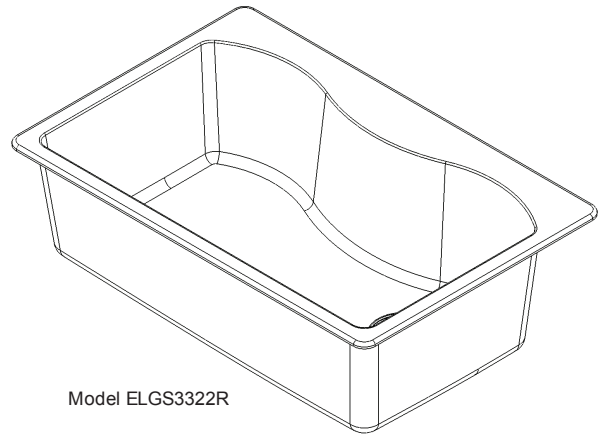

#### DESIGN FEATURES

Bowl Depth: 9-1/2" (241mm).

Rim Height: 3/8" (10mm).

Material: Elkay E-Granite.

Color Options with natural accents: Black (BK), Bisque (BQ), Dusk Gray (GY), Mocha (MC), or White (WH).

#### OTHER

Drain Opening: 3-1/2" (89mm).

Note: Faucet holes are pre-scored for flexible installation.

Installer can punch up to 5 faucet holes.

These sinks comply with ANSI Z124.6 and CSA B45-02.

These sinks are listed by the International Association of Plumbing and Mechanical Officials as meeting the requirements of the Uniform Plumbing Code and the National Plumbing Code of Canada

#### SINK DIMENSIONS\*

Model Number	Overall		Inside Bowl			Cutout in Countertop 1" Radius (25mm) Corners		No. of Pre-scored 1 1/2" (38mm) Dia Faucet Holes	Minimum Cabinet Size
	L	W	L	W	D	L	W		
ELGS3322RBK	33 (838mm)	22 (559mm)	30 <sup>5</sup> / <sub>16</sub> (768mm)	17 <sup>7</sup> / <sub>8</sub> (454mm)	9 <sup>1</sup> / <sub>2</sub> (241mm)	32-1/8 (816mm)	21-1/8 (537mm)	5	36 (914mm)
ELGS3322RBQ	33 (838mm)	22 (559mm)	30 <sup>5</sup> / <sub>16</sub> (768mm)	17 <sup>7</sup> / <sub>8</sub> (454mm)	9 <sup>1</sup> / <sub>2</sub> (241mm)	32-1/8 (816mm)	21-1/8 (537mm)	5	36 (914mm)
ELGS3322RGY	33 (838mm)	22 (559mm)	30 <sup>5</sup> / <sub>16</sub> (768mm)	17 <sup>7</sup> / <sub>8</sub> (454mm)	9 <sup>1</sup> / <sub>2</sub> (241mm)	32-1/8 (816mm)	21-1/8 (537mm)	5	36 (914mm)
ELGS3322RMC	33 (838mm)	22 (559mm)	30 <sup>5</sup> / <sub>16</sub> (768mm)	17 <sup>7</sup> / <sub>8</sub> (454mm)	9 <sup>1</sup> / <sub>2</sub> (241mm)	32-1/8 (816mm)	21-1/8 (537mm)	5	36 (914mm)
ELGS3322RWH	33 (838mm)	22 (559mm)	30 <sup>5</sup> / <sub>16</sub> (768mm)	17 <sup>7</sup> / <sub>8</sub> (454mm)	9 <sup>1</sup> / <sub>2</sub> (241mm)	32-1/8 (816mm)	21-1/8 (537mm)	5	36 (914mm)

\*Length is left to right. Width is front to back.