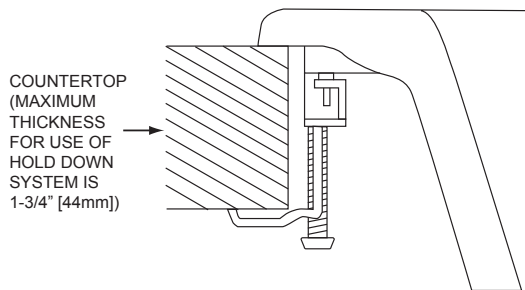

Cross Profile Installation

In keeping with our policy of continuing product improvement, Elkay reserves the right to change product specifications without notice. Please visit elkayusa.com for most current version of Elkay product specification sheets.

This specification describes an Elkay product with design, quality, and functional benefits to the user. When making a comparison of other producers' offerings, be certain these features are not overlooked.

Elkay

elkayusa.com

2222 Camden Court
Oak Brook, IL 60523

Printed in U.S.A.
©2011 Elkay

(5/11)

1-328B