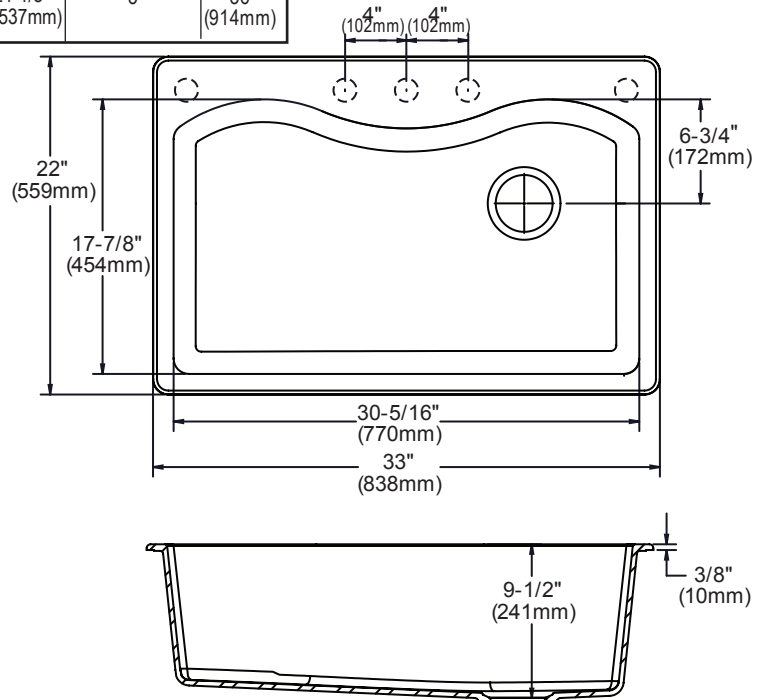

Cross Profile Installation

In keeping with our policy of continuing product improvement, Elkay reserves the right to change product specifications without notice. Please visit elkayusa.com for most current version of Elkay product specification sheets.

This specification describes an Elkay product with design, quality, and functional benefits to the user. When making a comparison of other producers' offerings, be certain these features are not overlooked.

Elkay

elkayusa.com

2222 Camden Court
Oak Brook, IL 60523

Printed in U.S.A.
©2011 Elkay

(5/11)

1-328B