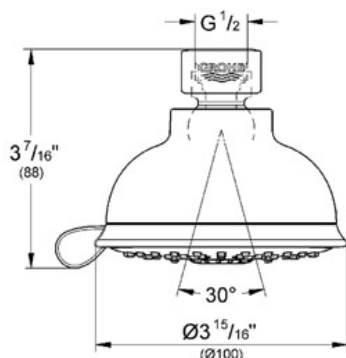

Product Description:

Head shower 4 sprays

Standard Specification:

- GROHE StarLight® finish
- GROHE DreamSpray® perfect spray pattern
- GROHE EcoJoy® technology for less water and perfect flow
- SpeedClean anti-lime system
- Inner WaterGuide for a longer life
- Suitable for instantaneous heater
- Rotating ball joint ± 15°
- Blister pack
- Min. recommended pressure 15 psi
- GROHE Rain O2, Rain
- Max FLOW Rate 2.5 gpm
- Massage, Jet

Applicable Codes & Standards:

- Energy Policy Act of 1992
- ASME A112.18.1/CSA B125.1

Color:

- 27610 000 chrome
- 27610 EN0 Brushed Nickel