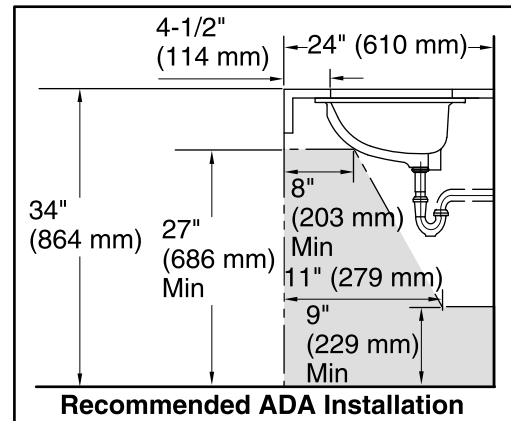

	0	White
--	---	-------

Technical Information

All product dimensions are nominal.

Bowl configuration:	Single
Installation:	Under-mount
Bowl area (Only)	Length: 17" (432 mm) Width: 14" (356 mm) Water depth: 6-3/8" (162 mm)
Drain hole:	1-3/4" (44 mm)
Template:	Under-mount, 1151011-7, required, included