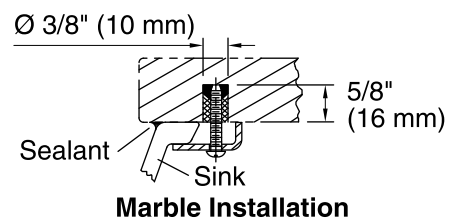

	0	White
--	---	-------

Technical Information

All product dimensions are nominal.

Bowl configuration:	Single
Installation:	Under-mount
Bowl area (Only)	Length: 17" (432 mm) Width: 14" (356 mm) Water depth: 6-3/8" (162 mm)
Drain hole:	1-3/4" (44 mm)
Template:	Under-mount, 1151011-7, required, included