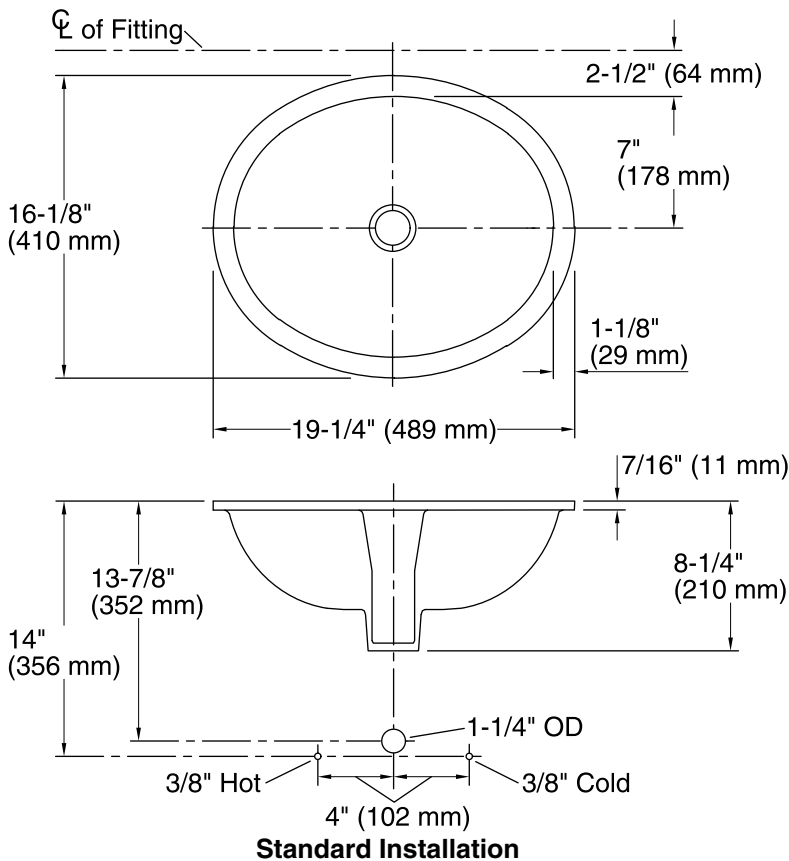

	0	White
--	---	-------

Technical Information

All product dimensions are nominal.

Bowl configuration:	Single
Installation:	Under-mount
Bowl area (Only)	Length: 17" (432 mm) Width: 14" (356 mm) Water depth: 6-3/8" (162 mm)
Drain hole:	1-3/4" (44 mm)
Template:	Under-mount, 1151011-7, required, included