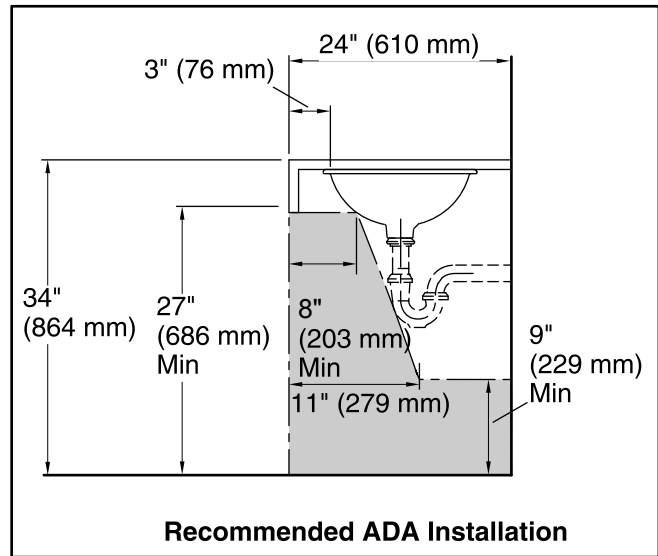

Features

- Vitreous China with Decorative Carving
- Under-mount
- 17" by 14" Countertop Cut-out
- Without Overflow
- Includes 1193643 Clamp Assembly

Components

Additional included component/s: Basin Clamp Assembly 1193643.

Color	Code	Description
	K8	Translucent White
	RB2	Bourbon Rutile
	RB3	Bluestone Rutile

Technical Information

All product dimensions are nominal.

Bowl configuration: Single

Installation: Under-mount

Bowl area (Only) Length: 17" (432 mm)

Width: 14" (356 mm)

Bowl depth: 5-1/4" (133 mm)

Water depth: 5-1/4" (133 mm)

Template: Under-mount, 1151011, required, included

Notes

Install this product according to the installation instructions.

NOTICE: Countertop manufacturer or cutter must use the current product template available at www.kohler.com, or by calling 1-800-4KOHLER. Kohler Co. is not responsible for cutout errors when the incorrect cutout template is used.