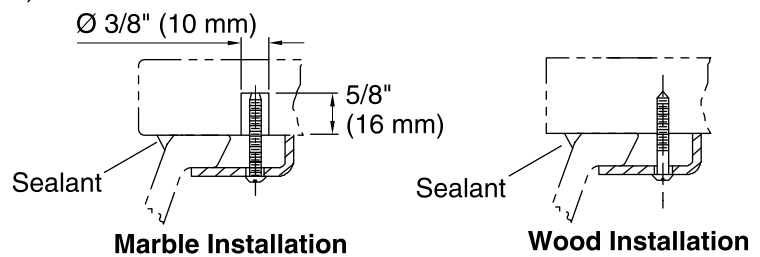

Features

- Vitreous China with Decorative Carving
- Under-mount
- 17" by 14" Countertop Cut-out
- Without Overflow
- Includes 1193643 Clamp Assembly

Components

Additional included component/s: Basin Clamp Assembly 1193643.

Color	Code	Description
	K8	Translucent White
	RB2	Bourbon Rutile
	RB3	Bluestone Rutile

Technical Information

All product dimensions are nominal.

Bowl configuration: Single

Installation: Under-mount

Bowl area (Only) Length: 17" (432 mm)

Width: 14" (356 mm)

Bowl depth: 5-1/4" (133 mm)

Water depth: 5-1/4" (133 mm)

Template: Under-mount, 1151011, required, included

Notes

Install this product according to the installation instructions.

NOTICE: Countertop manufacturer or cutter must use the current product template available at www.kohler.com, or by calling 1-800-4KOHLER. Kohler Co. is not responsible for cutout errors when the incorrect cutout template is used.