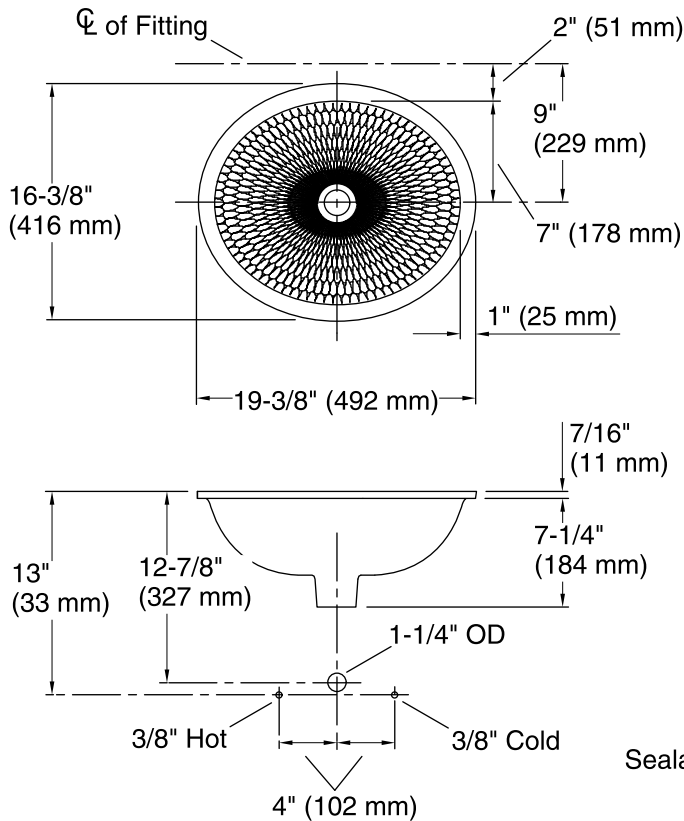

Features

- Vitreous China with Decorative Carving
- Under-mount
- 17" by 14" Countertop Cut-out
- Without Overflow
- Includes 1193643 Clamp Assembly

Components

Additional included component/s: Basin Clamp Assembly 1193643.

Color	Code	Description
	K8	Translucent White
	RB2	Bourbon Rutile
	RB3	Bluestone Rutile

Technical Information

All product dimensions are nominal.

Bowl configuration: Single

Installation: Under-mount

Bowl area (Only) Length: 17" (432 mm)

Width: 14" (356 mm)

Bowl depth: 5-1/4" (133 mm)

Water depth: 5-1/4" (133 mm)

Template: Under-mount, 1151011, required, included

Notes

Install this product according to the installation instructions.

NOTICE: Countertop manufacturer or cutter must use the current product template available at www.kohler.com, or by calling 1-800-4KOHLER. Kohler Co. is not responsible for cutout errors when the incorrect cutout template is used.