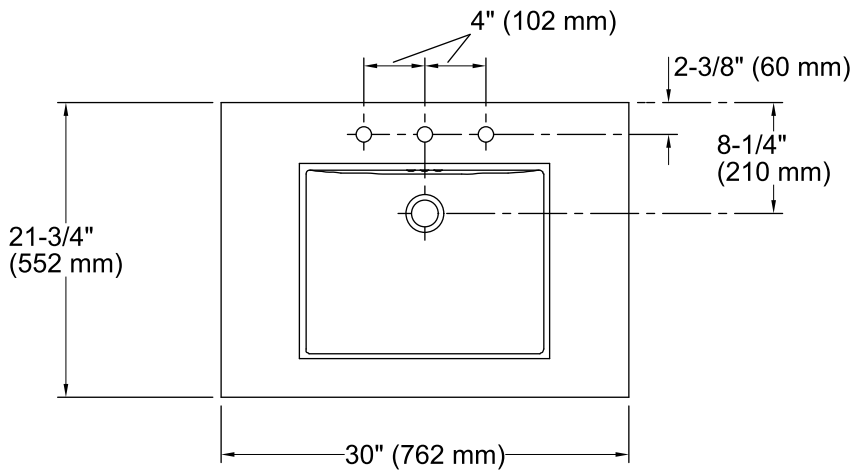

Features

- Fireclay.
- Above-counter sink.
- 8-inch faucet holes.
- Elegant rectangular basin.
- With overflow.
- Combines with the K-2267 pedestal to create the K-2268-1 Memoirs pedestal sink.
- Combines with the K-6880 console table legs to create a Memoirs console table.
- 30" (762 mm) x 21-3/4" (552 mm)

Above-Counter Installation Detail

Technical Information

All product dimensions are nominal.

Bowl configuration:	Single
Installation:	Above-counter, Pedestal, Metal frame
Bowl area (Only)	Length: 18" (457 mm) Width: 14" (356 mm) Water depth: 5" (127 mm)
Number of deck holes:	3
Faucet hole(s):	1-3/8" (35 mm)
Drain hole:	1-3/4" (44 mm)
Template:	Above-counter, 1003228-7, required, included