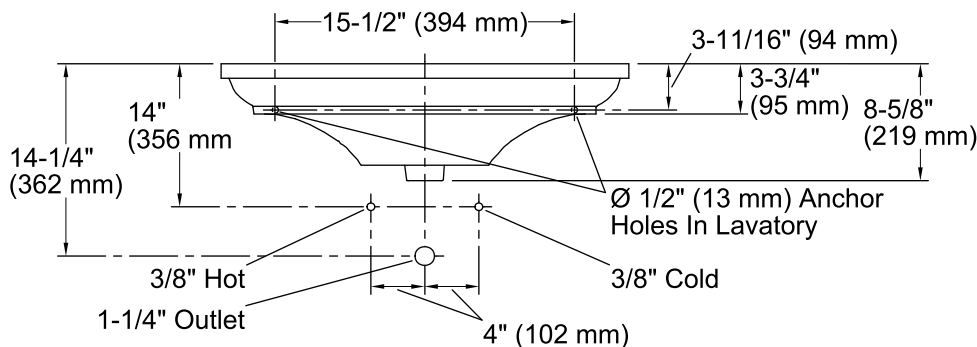

Features

- Fireclay.
- Above-counter sink.
- 8-inch faucet holes.
- Elegant rectangular basin.
- With overflow.
- Combines with the K-2267 pedestal to create the K-2268-1 Memoirs pedestal sink.
- Combines with the K-6880 console table legs to create a Memoirs console table.
- 30" (762 mm) x 21-3/4" (552 mm)

Above-Counter Installation Detail

Technical Information

All product dimensions are nominal.

Bowl configuration:	Single
Installation:	Above-counter, Pedestal, Metal frame
Bowl area (Only)	Length: 18" (457 mm) Width: 14" (356 mm) Water depth: 5" (127 mm)
Number of deck holes:	3
Faucet hole(s):	1-3/8" (35 mm)
Drain hole:	1-3/4" (44 mm)
Template:	Above-counter, 1003228-7, required, included