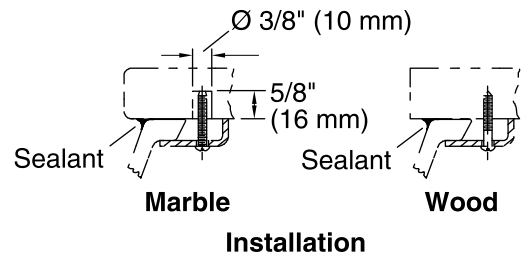

Standard Installation

Recommended ADA Installation

Technical Information

All product dimensions are nominal.

Bowl configuration:	Single
Installation:	Under-mount
Bowl area (Only)	Length: 17-5/8" (448 mm) Width: 13" (330 mm) With overflow: Yes Water depth: 3-3/4" (95 mm)
Bowl area	With overflow: Yes
Drain hole:	1-3/4" (44 mm)
Template:	Under-mount, 1224722-7, required, not included