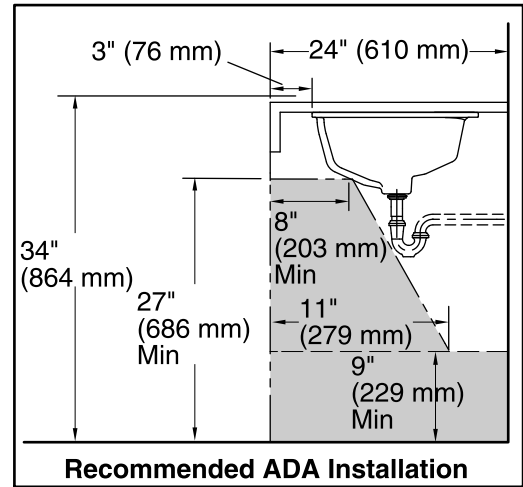

Features

- Vitreous china.
- Under-mount
- With overflow.
- Without faucet holes.
- Includes 1193643 clamp assembly.
- 19-7/8" (505 mm) x 15-5/16" (389 mm) x 7-1/2" (191 mm)

Recommended Accessories

K-8998 P-Trap

Standard Installation

Recommended ADA Installation

Technical Information

All product dimensions are nominal.

Bowl configuration:	Single
Installation:	Under-mount
Bowl area (Only)	Length: 17-5/8" (448 mm) Width: 13" (330 mm) With overflow: Yes Water depth: 3-3/4" (95 mm)
Bowl area	With overflow: Yes
Drain hole:	1-3/4" (44 mm)
Template:	Under-mount, 1224722-7, required, not included