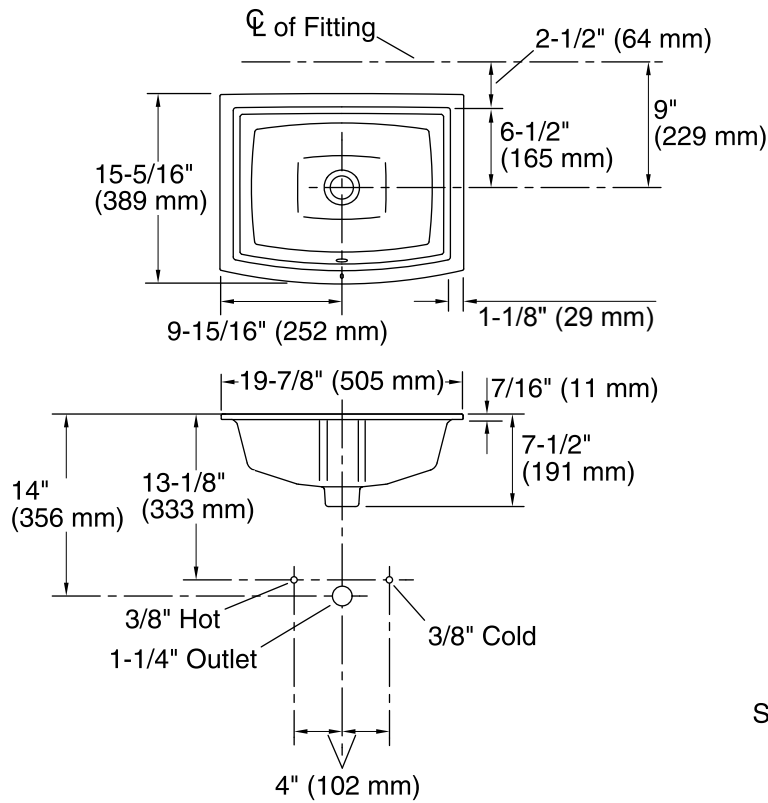

Features

- Vitreous china.
- Under-mount
- With overflow.
- Without faucet holes.
- Includes 1193643 clamp assembly.
- 19-7/8" (505 mm) x 15-5/16" (389 mm) x 7-1/2" (191 mm)

Recommended Accessories

K-8998 P-Trap

Standard Installation

Recommended ADA Installation

Technical Information

All product dimensions are nominal.

Bowl configuration:	Single
Installation:	Under-mount
Bowl area (Only)	Length: 17-5/8" (448 mm) Width: 13" (330 mm) With overflow: Yes Water depth: 3-3/4" (95 mm)
Bowl area	With overflow: Yes
Drain hole:	1-3/4" (44 mm)
Template:	Under-mount, 1224722-7, required, not included