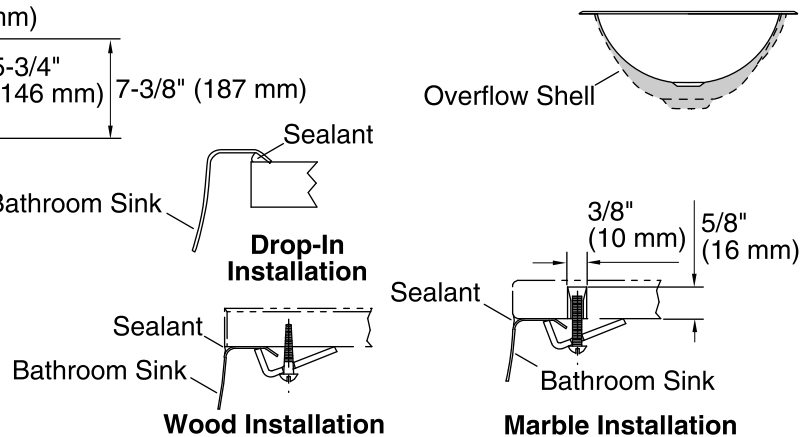

## Components

Additional included component/s: Basin clamp assembly, and Cutout template.

ADA

CSA B651

OBC

## Technical Information

All product dimensions are nominal.

Installation:	Drop-In, Under-mount
Bowl area	Length: 17-1/8" (435 mm) Width: 14" (356 mm) Water depth: 4-1/16" (103 mm)
Drain hole:	1-5/8" (41 mm)
Template:	Drop-in, 1248333-7, not required, not included Under-mount, 1248333-7, not required, not included