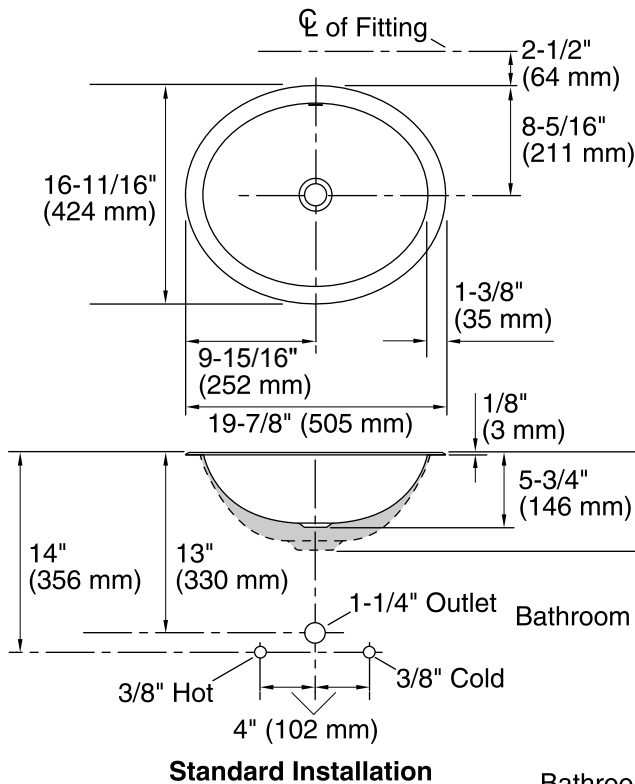

## Features

- Oval basin.
- With overflow.
- Includes basin clamp assembly.
- High-density polyethylene overflow shelf.
- 19-7/8" (505 mm) x 16-11/16" (424 mm)

## Components

Additional included component/s: Basin clamp assembly, and Cutout template.

ADA

CSA B651

OBC

## Technical Information

All product dimensions are nominal.

Installation:	Drop-In, Under-mount
Bowl area	Length: 17-1/8" (435 mm) Width: 14" (356 mm) Water depth: 4-1/16" (103 mm)
Drain hole:	1-5/8" (41 mm)
Template:	Drop-in, 1248333-7, not required, not included Under-mount, 1248333-7, not required, not included