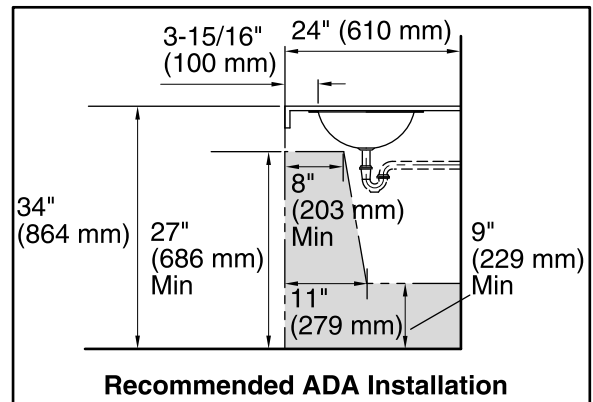

## Technical Information

All product dimensions are nominal.

Installation:	Drop-In, Under-mount
Bowl area	Length: 17-1/8" (435 mm) Width: 14" (356 mm) Water depth: 4-1/16" (103 mm)
Drain hole:	1-5/8" (41 mm)
Template:	Drop-in, 1248333-7, not required, not included Under-mount, 1248333-7, not required, not included