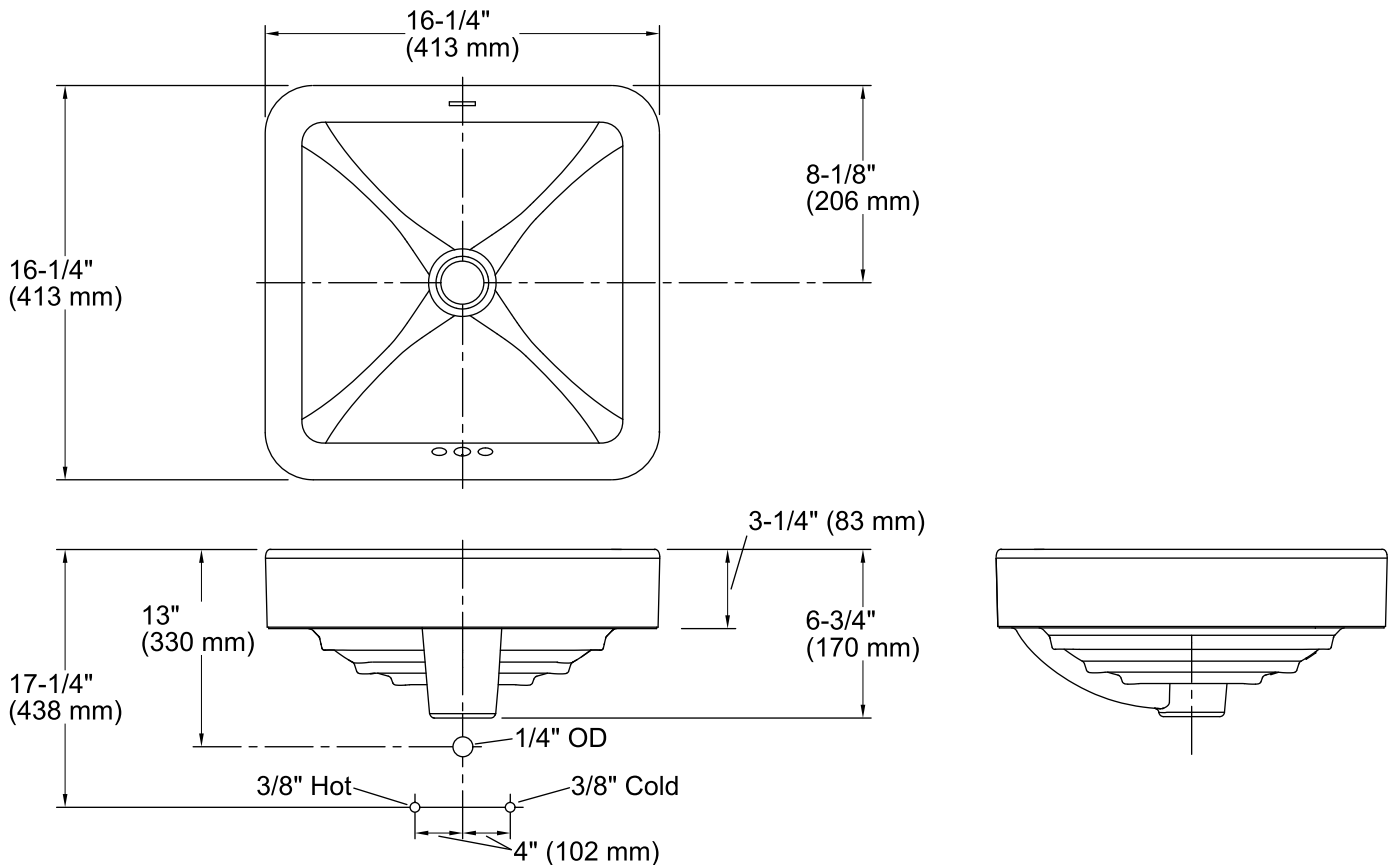

Features

- Vitreous china.
- Above-counter.
- Square basin with a contemporary design.
- With overflow.
- No faucet holes; requires wall- or counter-mount faucet.
- 16-1/4" (413 mm) x 16-1/4" (413 mm)

ADA

Color	Code	Description
	0	White
	96	Biscuit
	47	Almond
	95	Ice™ Grey
	7	Black Black™

Technical Information

All product dimensions are nominal.

Bowl configuration:	Single
Installation:	Above-counter
Bowl area (Only)	Length: 15-3/4" (400 mm) Width: 15-3/4" (400 mm) Water depth: 3-3/4" (95 mm)
Drain hole:	1-3/4" (44 mm)
Template:	Above-counter, 1144642-7, required, included