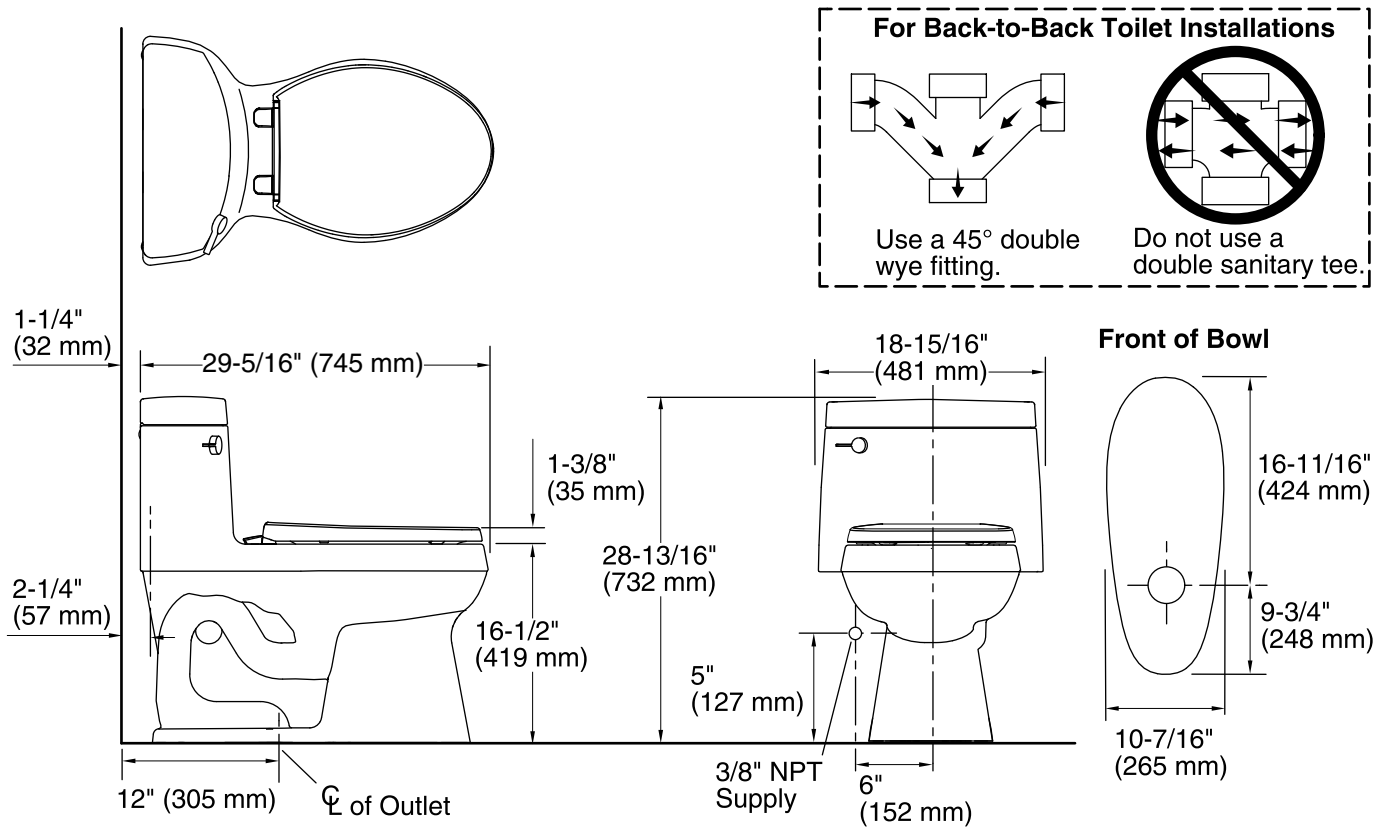

Features

- One-piece toilets integrate the tank and bowl into a seamless, easy-to-clean design.
- Elongated bowl offers added room and comfort.
- Comfort Height® feature offers chair-height seating that makes sitting down and standing up easier for most adults.
- 1.28 gallons per flush (gpf).
- 2-1/8-inch glazed trapway.
- Standard left-hand Polished Chrome trip lever included.
- Supply line not included.
- Coordinates with other products in the Cimarron collection.
- Flush valve's 3: 2 ratio harnesses the natural force of gravity and optimizes flush performance

Technology

- Durable canister design has 90% less exposed seal material than a 3-inch flapper, for leak-free performance.
- Single-flush gravity uses the force of gravity and a precision-engineered tank, bowl, and trapway to create a strong siphon during flushing.
- AquaPiston canister allows water to flow into the bowl from all sides (360 degrees), increasing the power and effectiveness of the flush.
- Flush valve's 3: 2 ratio harnesses the natural force of gravity and optimizes flush performance.
- Durable canister design has 90% less exposed seal material than a 3-inch flapper, for leak-free performance.
- Light-touch canister flush requires a lower actuation force than a flapper.

Installation

- Standard 12-inch rough-in.

Water Conservation & Rebates

- WaterSense® toilets meet strict EPA flushing guidelines, including using at least 20 percent less water than 1.6-gallon toilets.
- Eligible for consumer rebates in some municipalities.

Technical Information

All product dimensions are nominal.

Toilet type:	One-piece
Bowl shape:	Elongated front
Flush type:	Other
Seat hinge type:	Quick-Attach®, Quiet-Close™, Quick-Release™
Trap passageway:	2-1/8" (54 mm)
Water Consumption	
Full:	1.28 gpf (4.8 lpf)
Water surface size:	11-3/4" x 8" (298 mm x 203 mm)
Rim to water surface:	6-1/8" (156 mm)
Rough-in:	12" (305 mm)
Seat-mounting holes:	5-1/2" (140 mm)