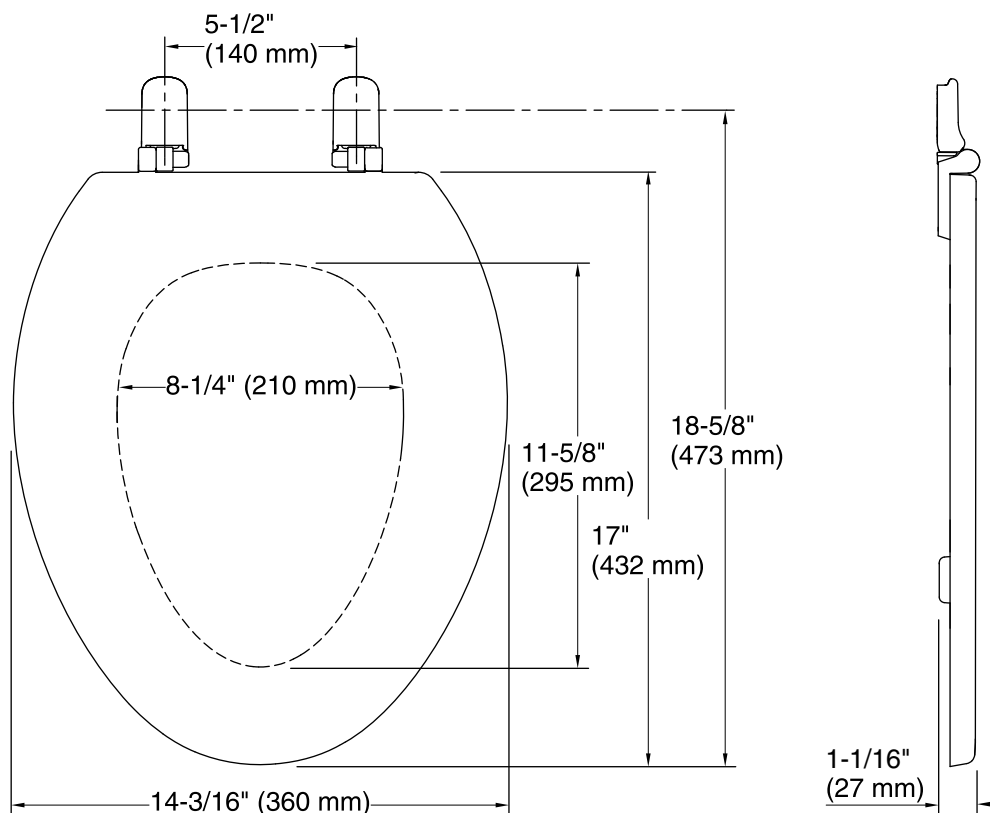

### Technical Information

All product dimensions are nominal.

- Seat shape type: Elongated  
Seat front type: Closed front  
Seat hinge type: Quick-Attach®, Quick-Release™  
Seat-mounting holes: 5-1/2" (140 mm)