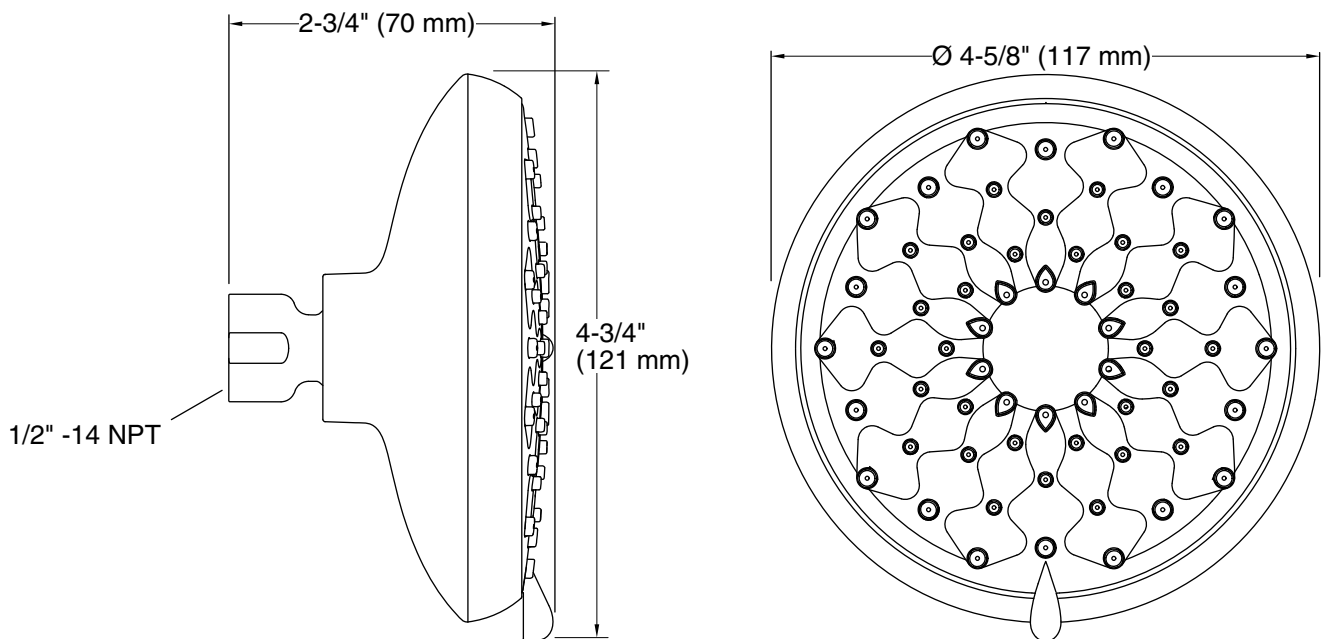

AWAKEN™ B110

Installation Notes

Install this product according to the installation guide.

Product Diagram