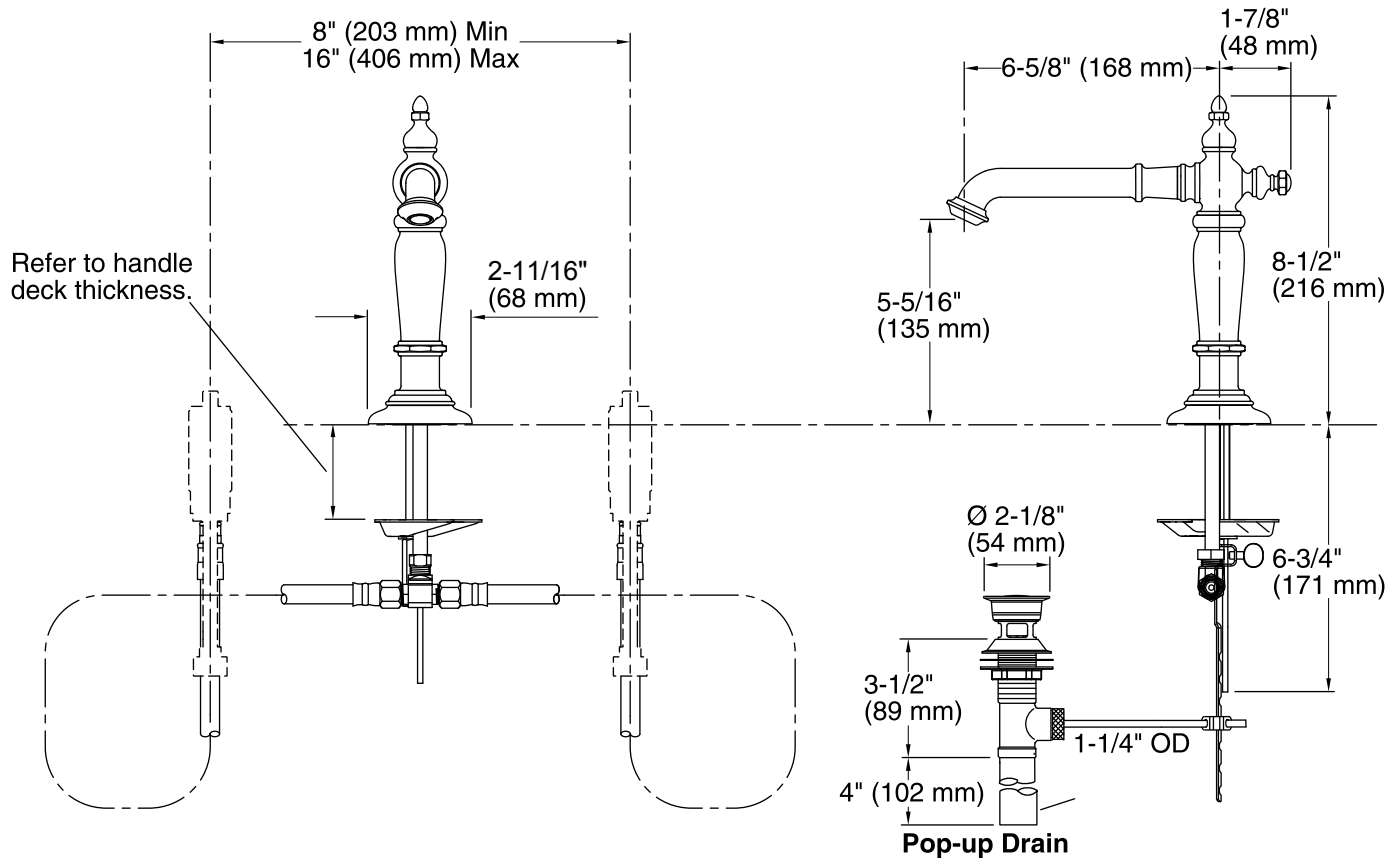

Features

- Metal construction.
- Metal pop-up drain with tailpiece.
- 6-5/8" (168 mm) spout reach.
- 1.5 gal/min (5.7 l/min) maximum flow rate [max at 60 psi (4.14 bar)].

Required Accessories

- K-98068-3M Widespread Bathroom Sink Faucet Handles
or
K-98068-4 Widespread Bathroom Sink Faucet Handles
or
K-98068-9M Widespread Bathroom Sink Faucet Handles

Technical Information

All product dimensions are nominal.

Spout reach: 6-5/8" (168 mm)

Drain included: YES

Faucet:

Flow rate: 1.5 gal/min (5.7 l/min)

Pressure: 60 psi (4.1 bar)

Notes