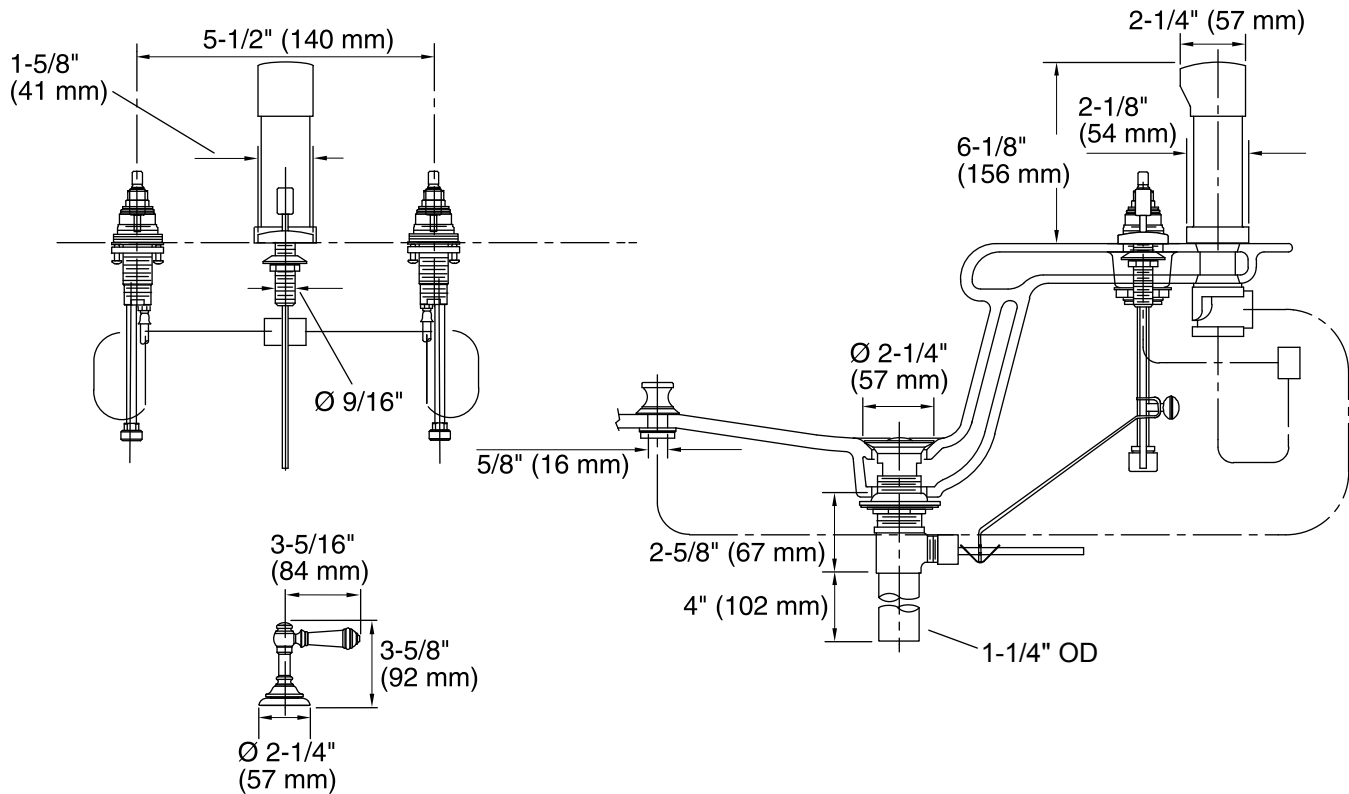

Features

- Two lever handles offer separate control of hot and cold water.
- UltraGlide engineered ceramic disc valves resist deterioration and mineral buildup, resulting in long-lasting, reliable performance.
- Fixture-mount vacuum breaker.
- Vertical spray delivers gentle, localized stream of water.
- Includes vertical spray and pop-up drain with 1-1/4-inch tailpiece.
- Coordinates with other products in the Artifacts collection.

Technical Information

All product dimensions are nominal.

Valve body: Machined Brass
 Drain included: Yes
 Drain tailpiece included: Yes

Notes

Install this product according to the installation guide.