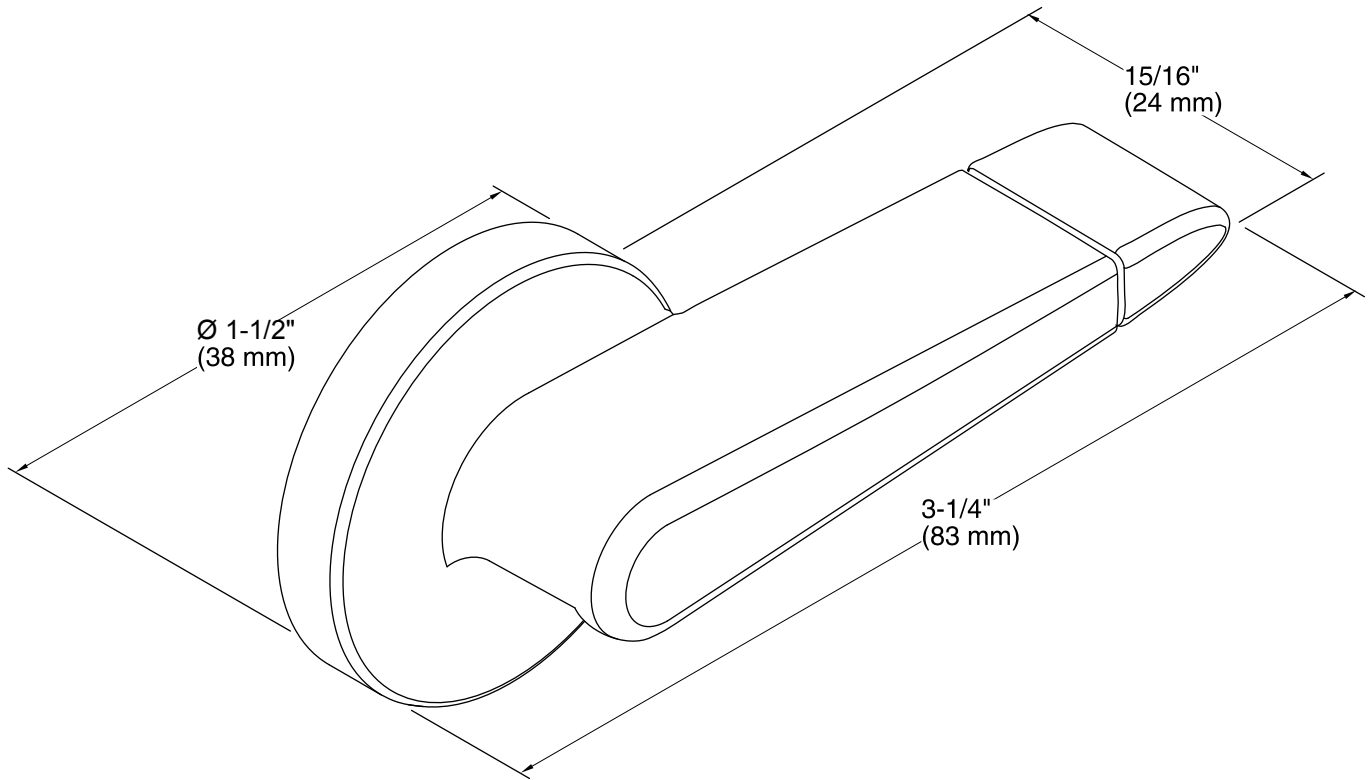

Features

- For use with the K-3987 and K-3988 Wellworth and K-3989 Highline dual-flush toilets.

Material

- Premium metal construction for durability.
- KOHLER finishes resist corrosion and tarnish.

Codes/Standards

Technical Information

All product dimensions are nominal.