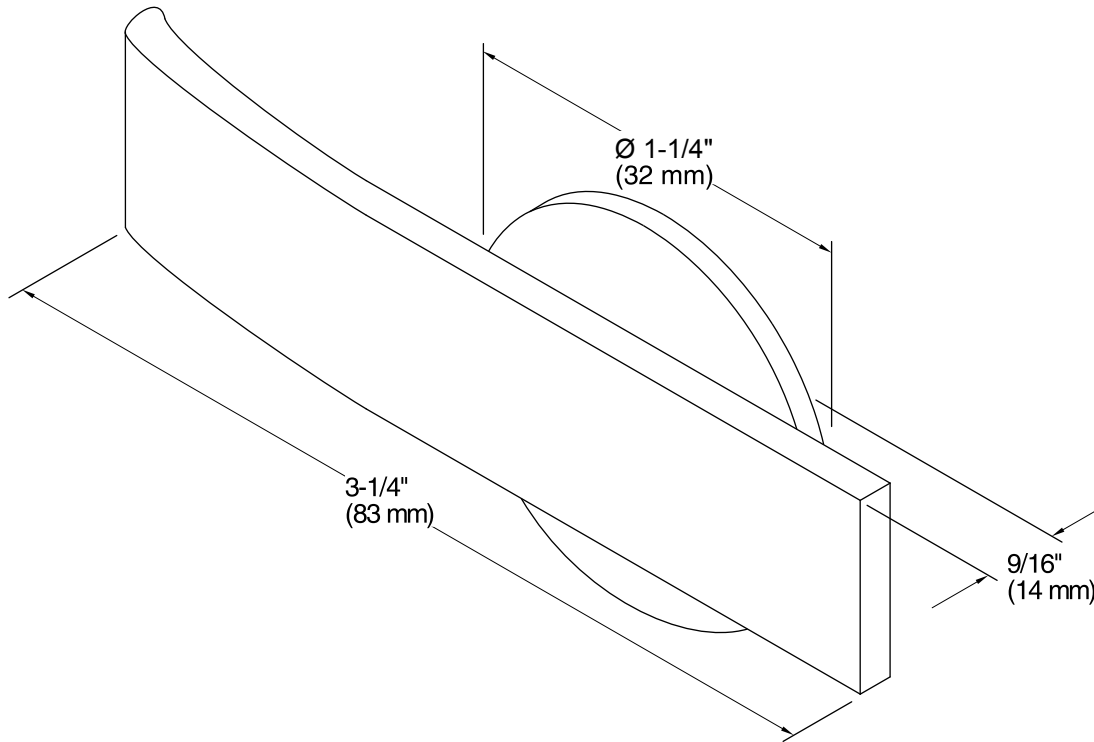

Features

- Premium metal construction for durability.
- KOHLER finishes resist corrosion and tarnish.
- For use with the K-3575 Wellworth and K-3713 Highline two-piece toilets.
- Coordinates with other products in the Wellworth Collection.

Technical Information

All product dimensions are nominal.

Notes

ADA, OBC, CSA B651 compliant when installed to the specific requirements of these regulations.